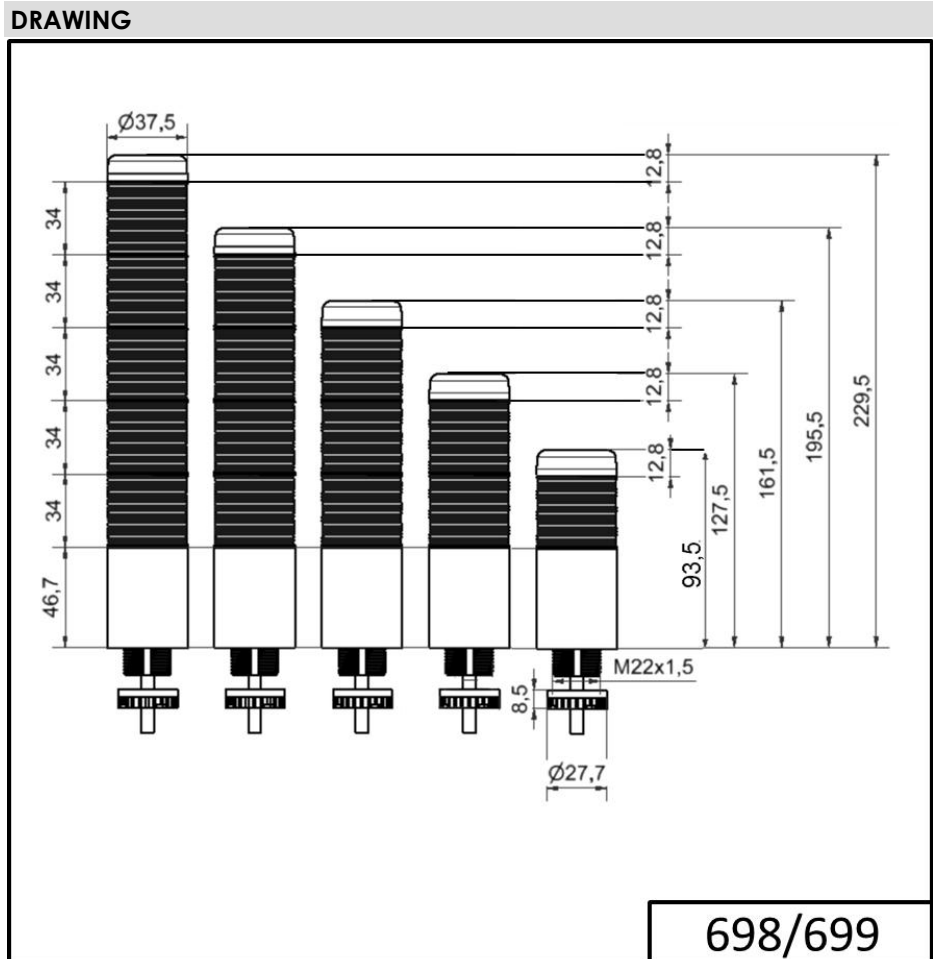

Completely pre-assembled Signal Towers / KOMPAKT 37  
**K37cl sr plug EM Pulse tone 24VAC/DC GN/**

Part No.:	699.410.75
Series:	Kompakt 37

MECHANICAL DATA	
Height	175 mm
Diameter	38 mm
Materials	PC
Dome colour	Clear
Housing colour	Silver
Protection category	IP65
Connection	M12 plug 5-pole
Cable entry	Membrane grommet
Cable entry minimum	d = 1 mm
Cable entry maximum	d = 9 mm
Tension relief	Pull-out protection
Type of fixing	Built-in mounting
Service life optical	50,000 h maximum
Acoustic service life	5,000 h minimum
Working temperature minimum	-20°C
Working temperature maximum	+50°C
UL Type Rating	Type 12 Type 4X
Weight with packaging	132 g
Product weight	87 g

ELECTRICAL DATA	
Operating voltage	24V
Operating voltage type	AC/DC
Operating voltage type	50Hz
Operating voltage tolerance	+/- 10%
Rated operational voltage	24 VDC
Rated operational current	125 mA
Rated inrush current	500 mA
Protection class	Protection class 2
Pollution degree	3 In the connection area: 2

OPTICAL DATA	
Light source	LED
Light colour	Green Red Yellow
Optical signal image	Permanent

! For additional installation and mounting information, refer to the appropriate user guide at [www.werma.com](http://www.werma.com). This printed copy is for information only and is subject to alteration.

Completely pre-assembled Signal Towers / KOMPAKT 37  
**K37cl sr plug EM Pulse tone 24VAC/DC GN/**

ACUSTICAL DATA	
Volume/dB(max) at 1m distance	85,0 dB dB(A)
Acoustic signal image	Pulse tone
Audio frequency	2900 Hz