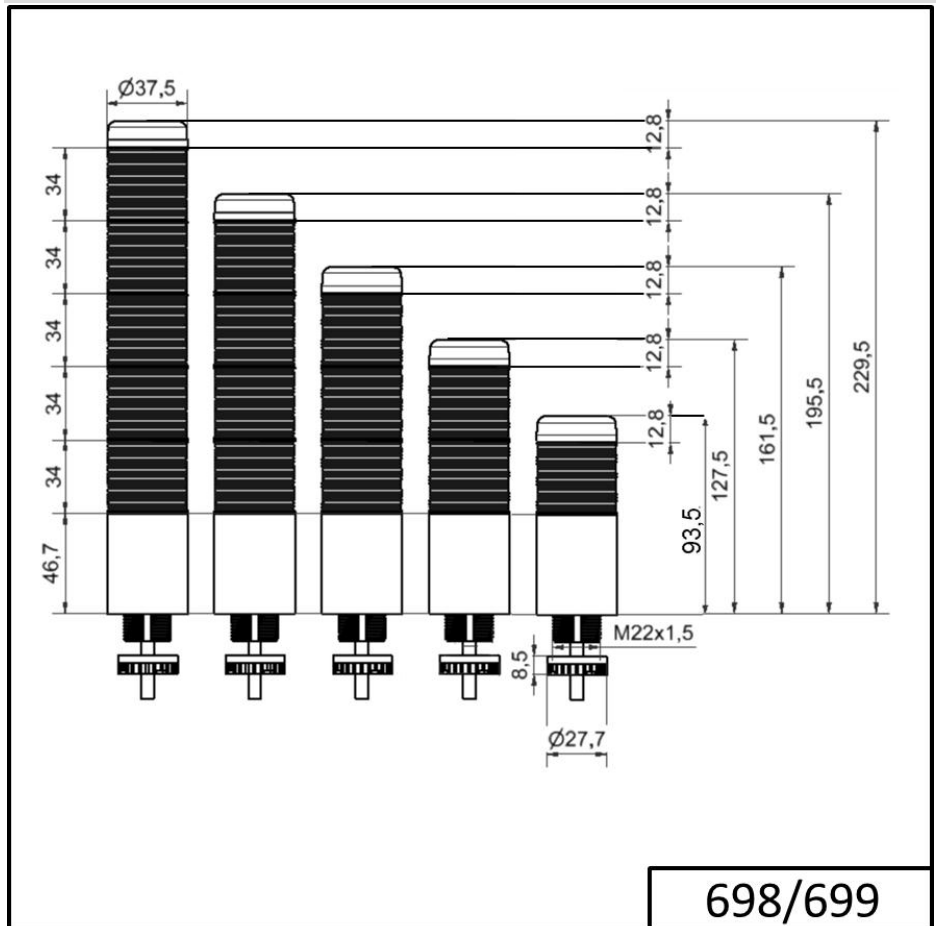

Completely pre-assembled Signal Towers / KOMPAKT 37
K37cl sr cable EM Pulse tone 24VAC/DC BU

Light colour	Blue Green Red Yellow
Optical signal image	Permanent

ACUSTICAL DATA	
Volume/dB(max) at 1m distance	85,0 dB dB(A)
Acoustic signal image	Pulse tone
Audio frequency	2900 Hz

DRAWING

For additional installation and mounting information, refer to the appropriate user guide at www.werma.com. This printed copy is for information only and is subject to alteration.