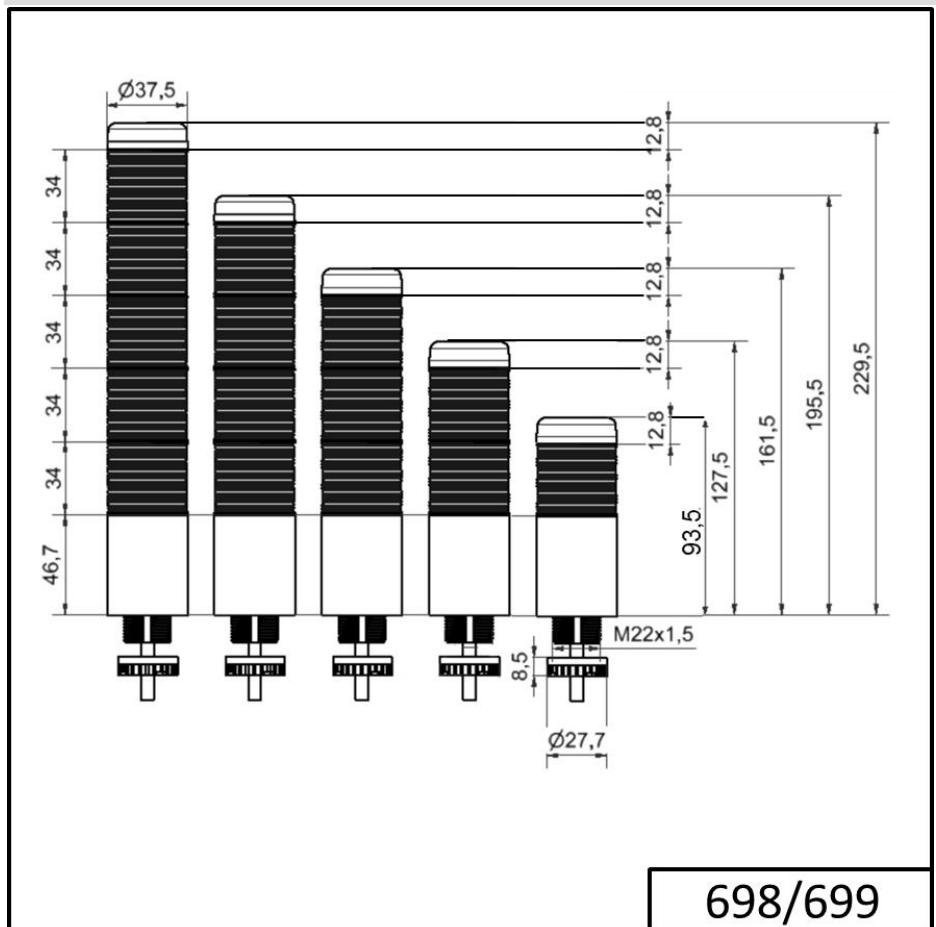

Completely pre-assembled Signal Towers / KOMPAKT 37
K37cl sr cable EM Pulse tone 24VAC/DC GN

Light colour	Green Red Yellow
Optical signal image	Permanent

ACUSTICAL DATA	
Volume/dB(max) at 1m distance	85,0 dB dB(A)
Acoustic signal image	Pulse tone
Audio frequency	2900 Hz

DRAWING

! For additional installation and mounting information, refer to the appropriate user guide at www.werma.com. This printed copy is for information only and is subject to alteration.