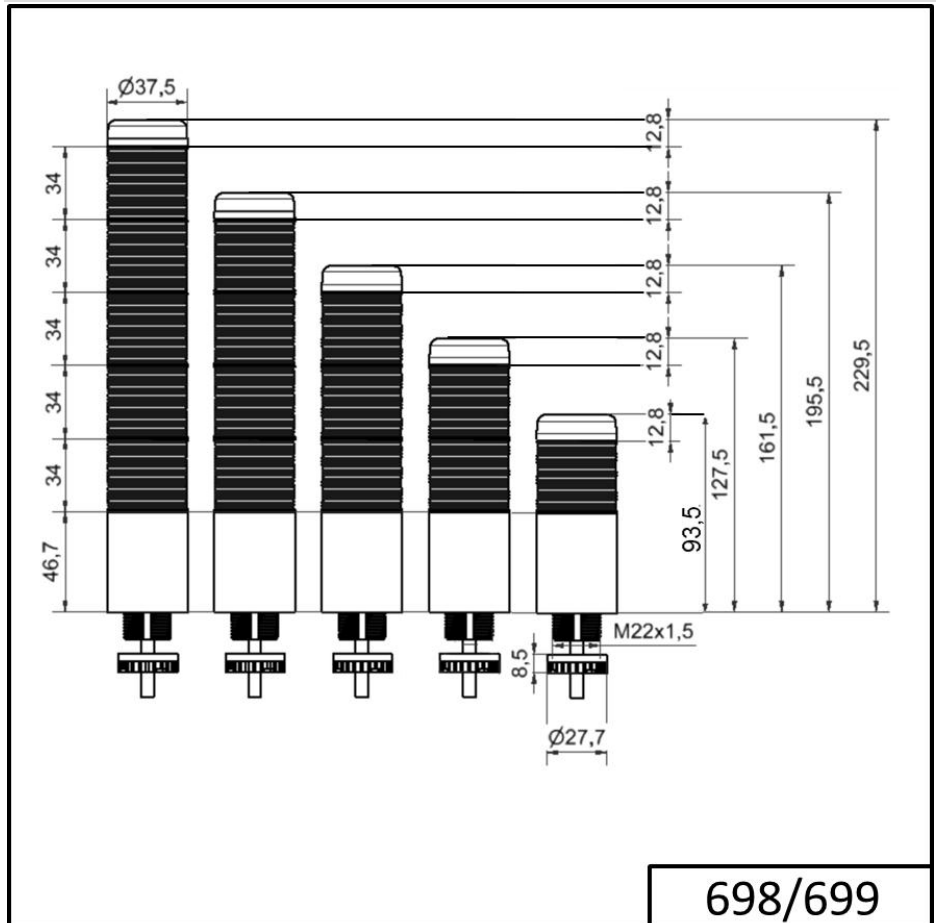

Completely pre-assembled Signal Towers / KOMPAKT 37
K37 plug EM Pulse tone 24VAC/DC BU/CL/GN

Light colour	Blue Green Red White Yellow
Optical signal image	Permanent

ACUSTICAL DATA	
Volume/dB(max) at 1m distance	85,0 dB dB(A)
Acoustic signal image	Pulse tone
Audio frequency	2900 Hz

DRAWING

698/699

For additional installation and mounting information, refer to the appropriate user guide at www.werma.com. This printed copy is for information only and is subject to alteration.