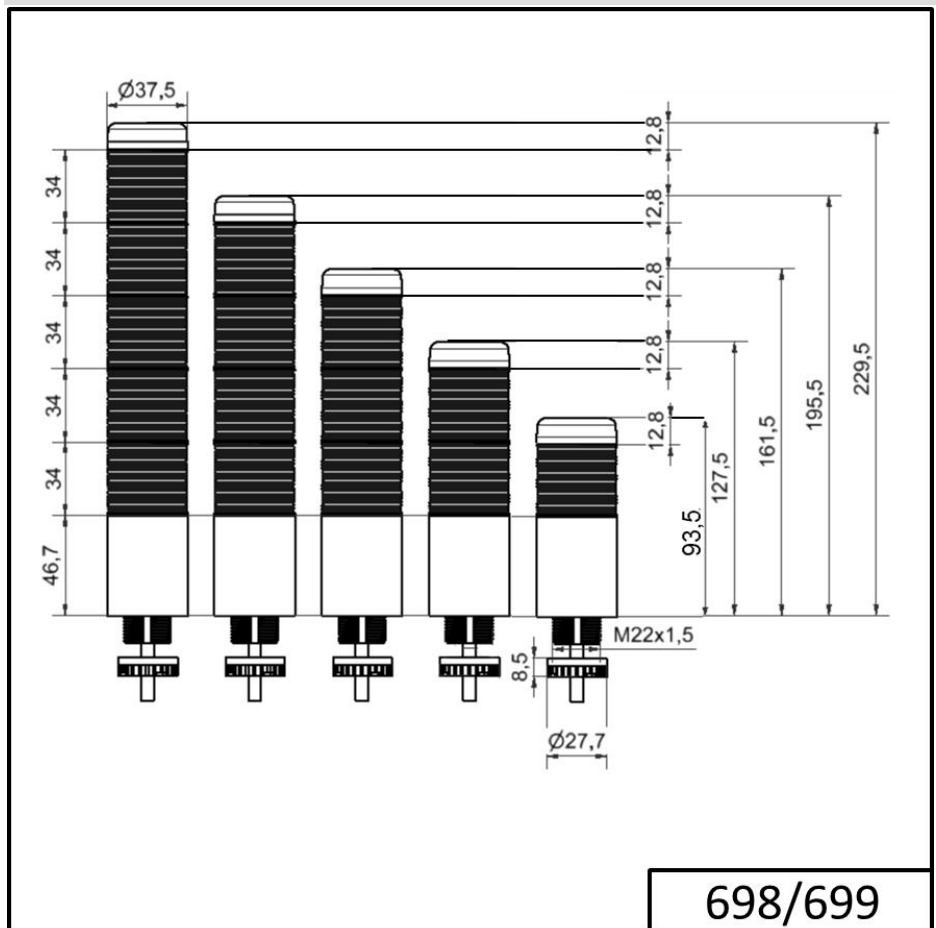

Completely pre-assembled Signal Towers / KOMPAKT 37
K37 plug EM Pulse tone 24VAC/DC BU/GN/YE

Light colour	Blue Green Red Yellow
Optical signal image	Permanent

ACUSTICAL DATA	
Volume/dB(max) at 1m distance	85,0 dB dB(A)
Acoustic signal image	Pulse tone
Audio frequency	2900 Hz

DRAWING

! For additional installation and mounting information, refer to the appropriate user guide at www.werma.com. This printed copy is for information only and is subject to alteration.