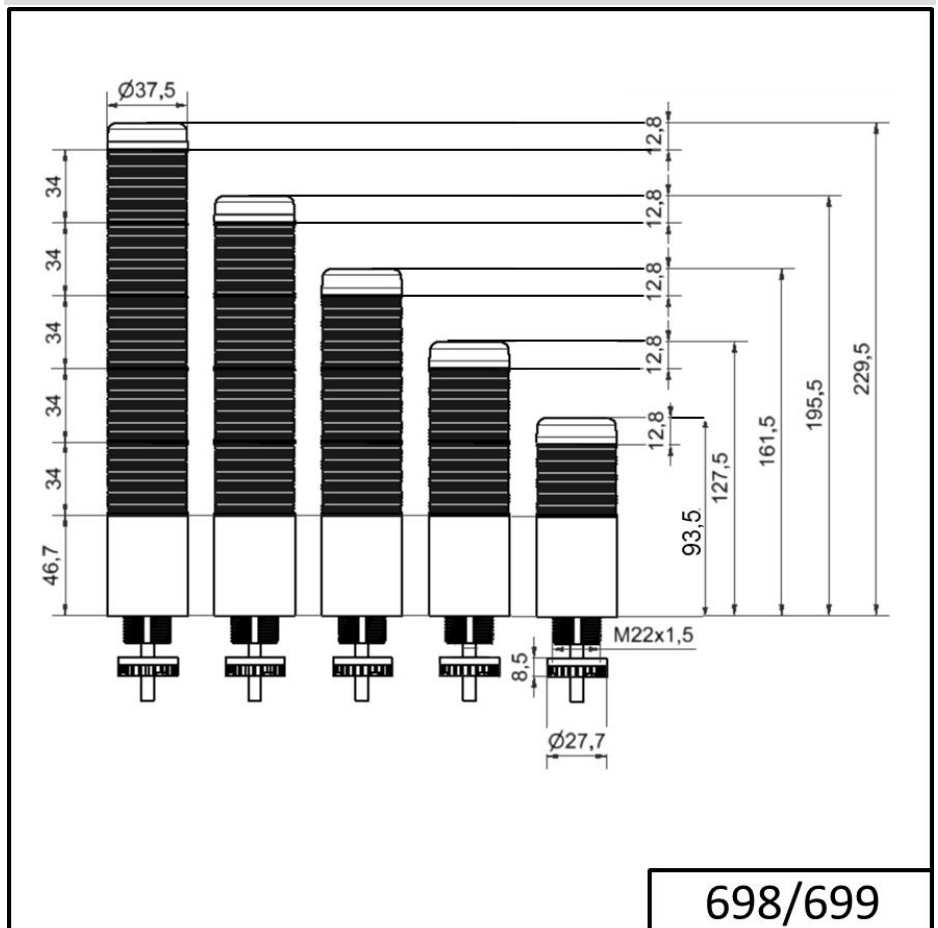

Completely pre-assembled Signal Towers / KOMPAKT 37
K37 plug EM Pulse tone 24VAC/DC CL/GN/YE

Light colour	Green Red White Yellow
Optical signal image	Permanent

ACUSTICAL DATA	
Volume/dB(max) at 1m distance	85,0 dB dB(A)
Acoustic signal image	Pulse tone
Audio frequency	2900 Hz

DRAWING

! For additional installation and mounting information, refer to the appropriate user guide at www.werma.com. This printed copy is for information only and is subject to alteration.