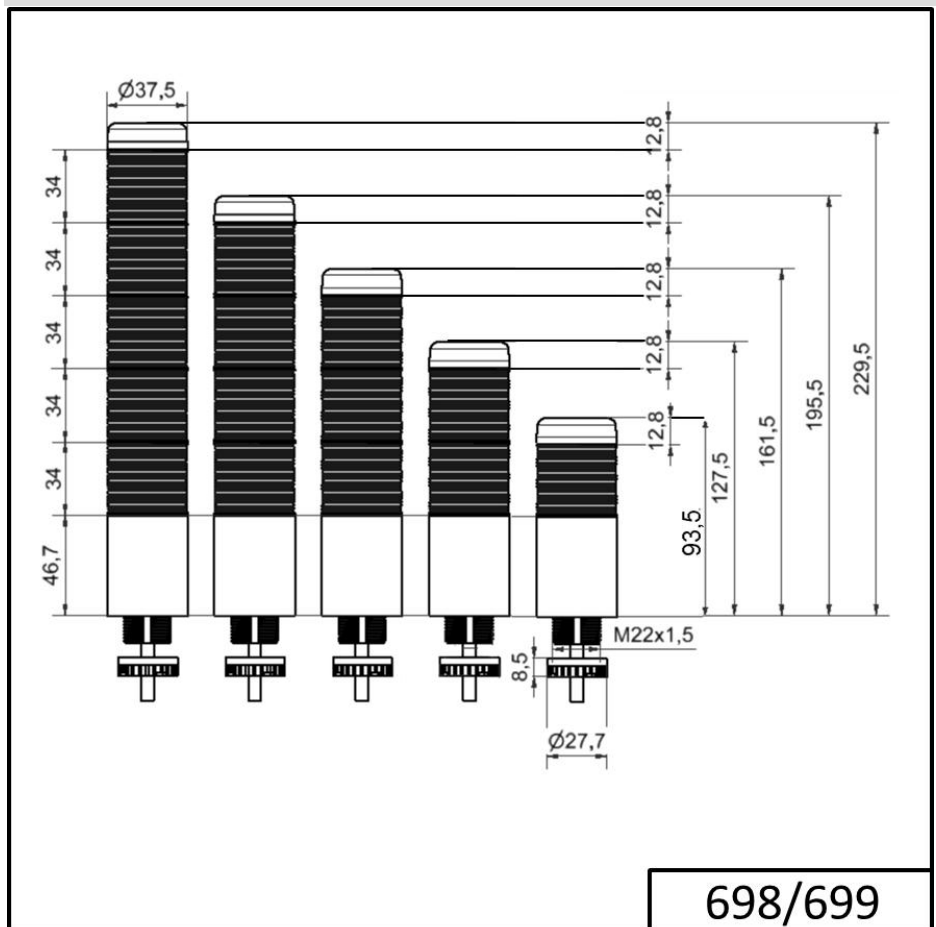

Completely pre-assembled Signal Towers / KOMPAKT 37
K37 plug EM Pulse tone 24VAC/DC GN/YE/RD

Optical signal image	Permanent

ACUSTICAL DATA	
Volume/dB(max) at 1m distance	85,0 dB dB(A)
Acoustic signal image	Pulse tone
Audio frequency	2900 Hz

DRAWING

! For additional installation and mounting information, refer to the appropriate user guide at www.werma.com. This printed copy is for information only and is subject to alteration.