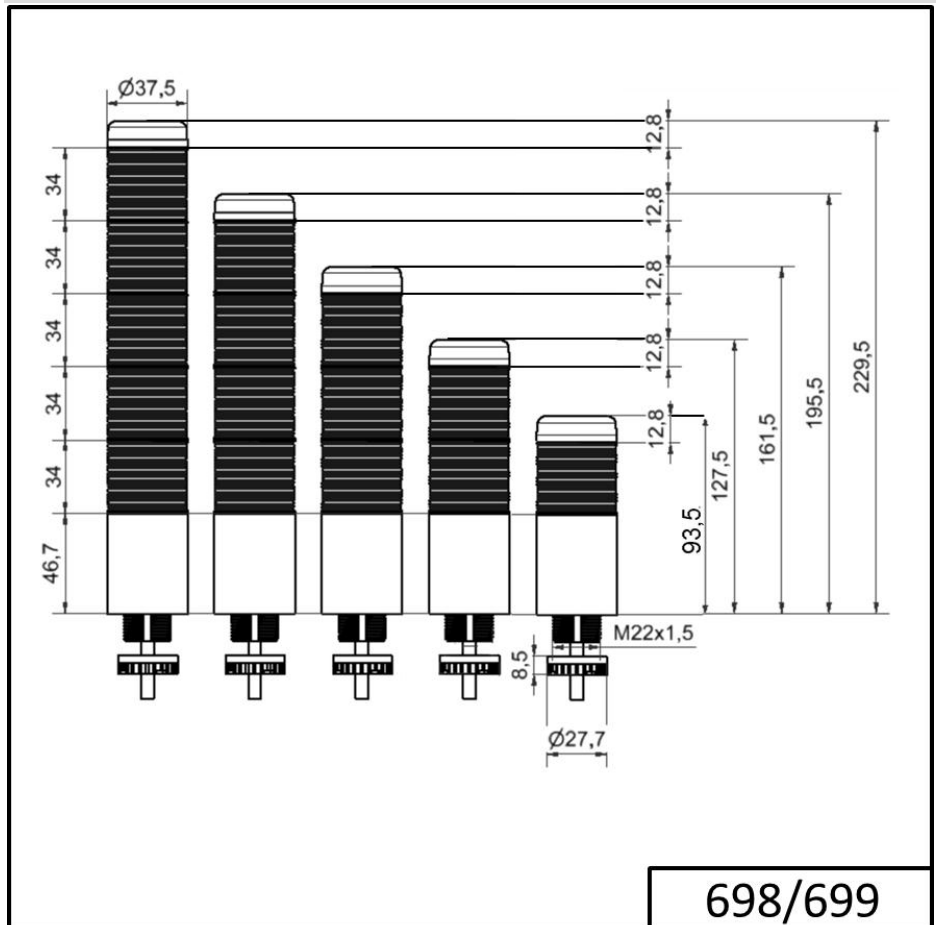

Completely pre-assembled Signal Towers / KOMPAKT 37
K37 cable EM Pulse tone 24VAC/DC BU/CL/G

Light source	LED
Light colour	Blue Green Red White Yellow
Optical signal image	Permanent

ACUSTICAL DATA	
Volume/dB(max) at 1m distance	85,0 dB dB(A)
Acoustic signal image	Pulse tone
Audio frequency	2900 Hz

DRAWING

698/699

For additional installation and mounting information, refer to the appropriate user guide at www.werma.com. This printed copy is for information only and is subject to alteration.