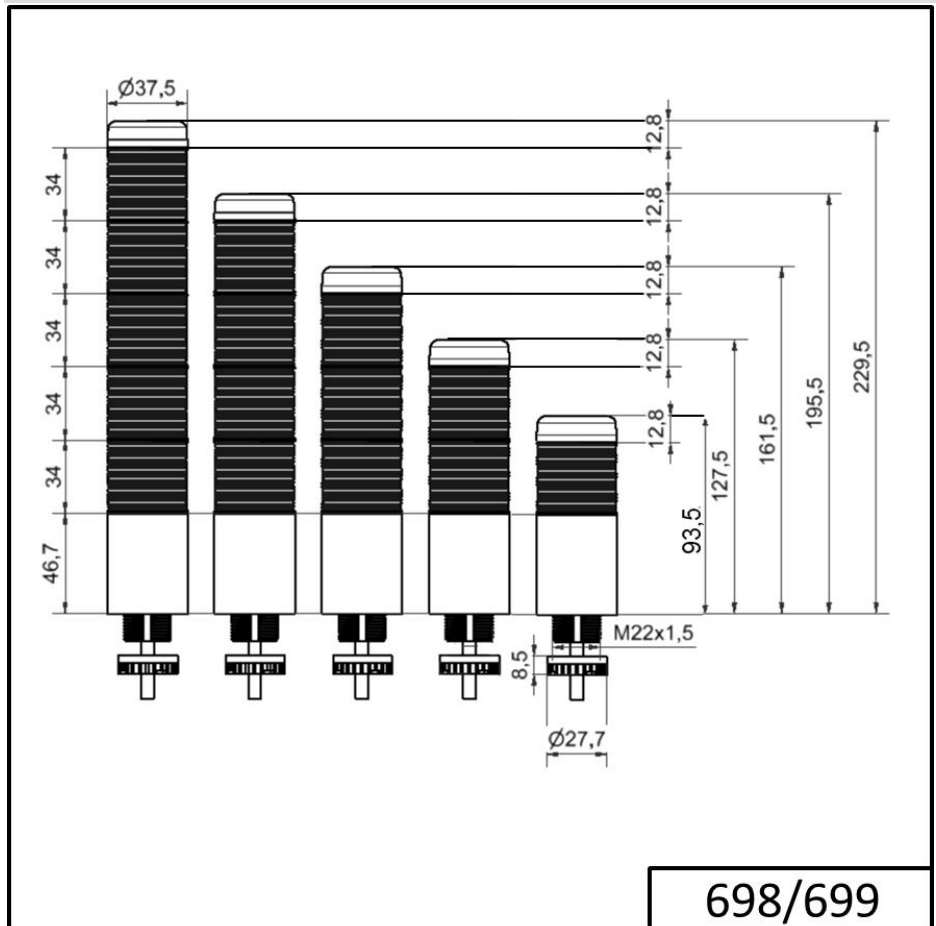

Completely pre-assembled Signal Towers / KOMPAKT 37
K37 cable EM Pulse tone 24VAC/DC BU/GN/Y

Light colour	Blue Green Red Yellow
Optical signal image	Permanent

ACUSTICAL DATA	
Volume/dB(max) at 1m distance	85,0 dB dB(A)
Acoustic signal image	Pulse tone
Audio frequency	2900 Hz

DRAWING

! For additional installation and mounting information, refer to the appropriate user guide at www.werma.com. This printed copy is for information only and is subject to alteration.