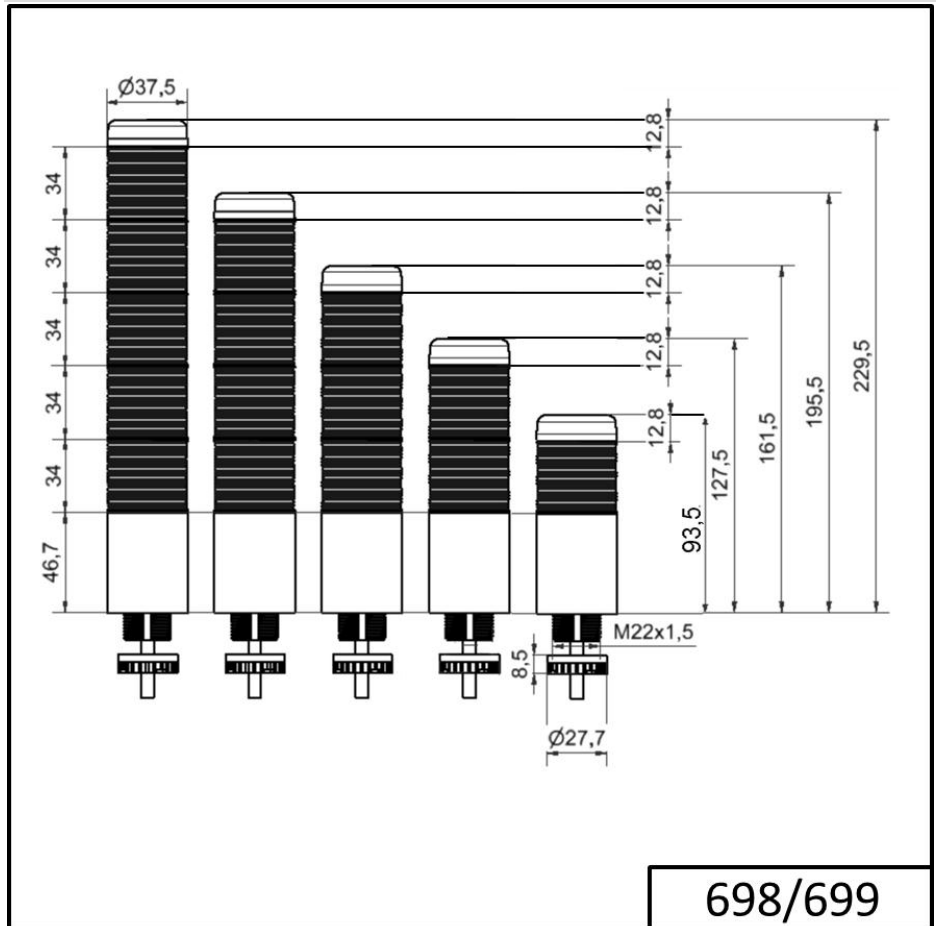

Completely pre-assembled Signal Towers / KOMPAKT 37
K37cl sr plug EM 24VAC/DC GN/RD

Part No.:	698.420.75
Series:	Kompakt 37

MECHANICAL DATA	
Height	141 mm
Diameter	38 mm
Materials	PC
Dome colour	Clear
Housing colour	Black
Protection category	IP65
Connection	M12 plug 5-pole
Cable entry	Membrane grommet
Cable entry minimum	d = 1 mm
Cable entry maximum	d = 9 mm
Tension relief	Pull-out protection
Type of fixing	Built-in mounting
Service life optical	50,000 h maximum
Working temperature minimum	-20°C
Working temperature maximum	+50°C
UL Type Rating	Type 12 Type 4X
Weight with packaging	115 g
Product weight	74 g

ELECTRICAL DATA	
Operating voltage	24V
Operating voltage type	AC/DC
Operating voltage type	50Hz
Operating voltage tolerance	+/- 10%
Rated operational voltage	24 VDC
Rated operational current	70 mA
Rated inrush current	500 mA
Protection class	Protection class 2
Pollution degree	3 In the connection area: 2

OPTICAL DATA	
Light source	LED
Light colour	Green Red
Optical signal image	Permanent

! For additional installation and mounting information, refer to the appropriate user guide at www.werma.com. This printed copy is for information only and is subject to alteration.

Completely pre-assembled Signal Towers / KOMPAKT 37
K37cl sr plug EM 24VAC/DC GN/RD

DRAWING

For additional installation and mounting information, refer to the appropriate user guide at www.werma.com. This printed copy is for information only and is subject to alteration.