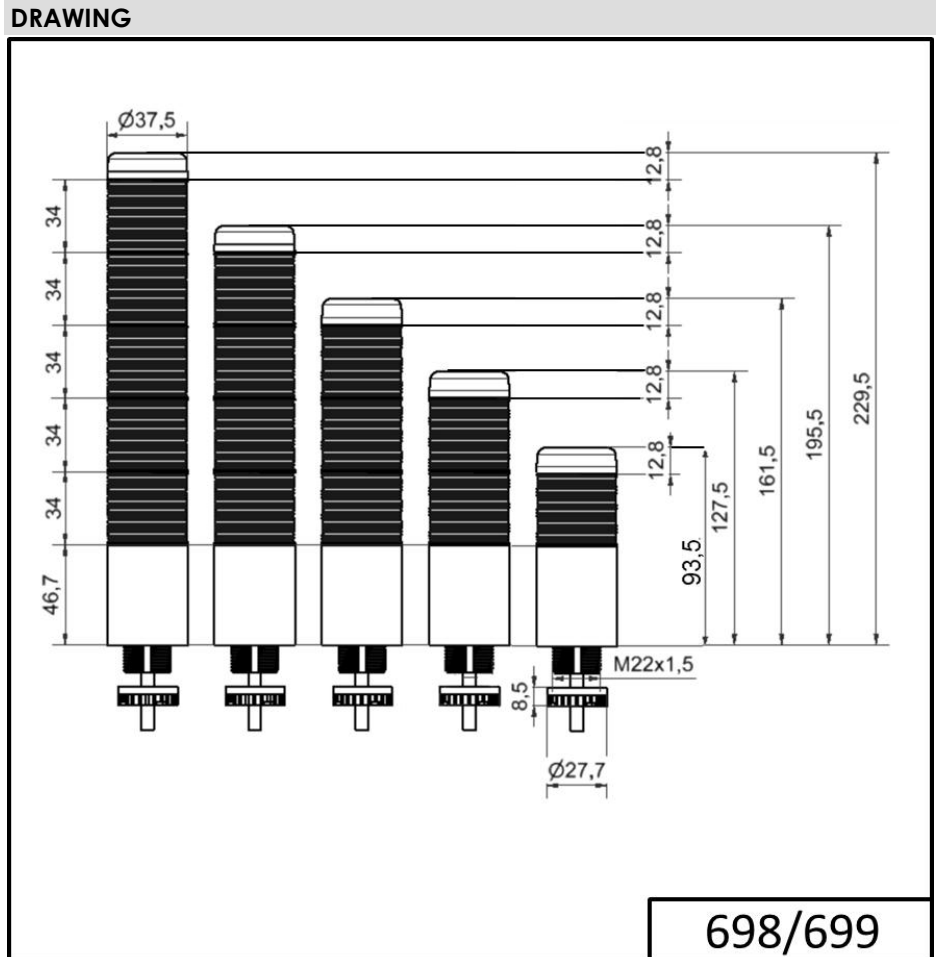

Completely pre-assembled Signal Towers / KOMPAKT 37
K37cl sr cable EM 24VAC/DC GN/YE/RD

Part No.:	698.310.75
Series:	Kompakt 37

MECHANICAL DATA	
Height	175 mm
Diameter	38 mm
Materials	PC
Dome colour	Clear
Housing colour	Silver
Protection category	IP65
Connection	Cable
cross-sectional area maximum	0,34mm ² / 22AWG
Cable entry	Membrane grommet
Cable entry minimum	d = 1 mm
Cable entry maximum	d = 9 mm
Cable length	2000 mm
Tension relief	Pull-out protection
Type of fixing	Built-in mounting
Service life optical	50,000 h maximum
Working temperature minimum	-20°C
Working temperature maximum	+50°C
UL Type Rating	Type 12 Type 4X
Weight with packaging	213 g
Product weight	175 g

ELECTRICAL DATA	
Operating voltage	24V
Operating voltage type	AC/DC
Operating voltage type	50Hz
Operating voltage tolerance	+/- 10%
Rated operational voltage	24 VDC
Rated operational current	100 mA
Rated inrush current	500 mA
Protection class	Protection class 2
Pollution degree	3 In the connection area: 2

OPTICAL DATA	
Light source	LED
Light colour	Green Red Yellow

For additional installation and mounting information, refer to the appropriate user guide at www.werma.com. This printed copy is for information only and is subject to alteration.

Completely pre-assembled Signal Towers / KOMPAKT 37
K37cl sr cable EM 24VAC/DC GN/YE/RD

Optical signal image	Permanent
----------------------	-----------

! For additional installation and mounting information, refer to the appropriate user guide at www.werma.com. This printed copy is for information only and is subject to alteration.