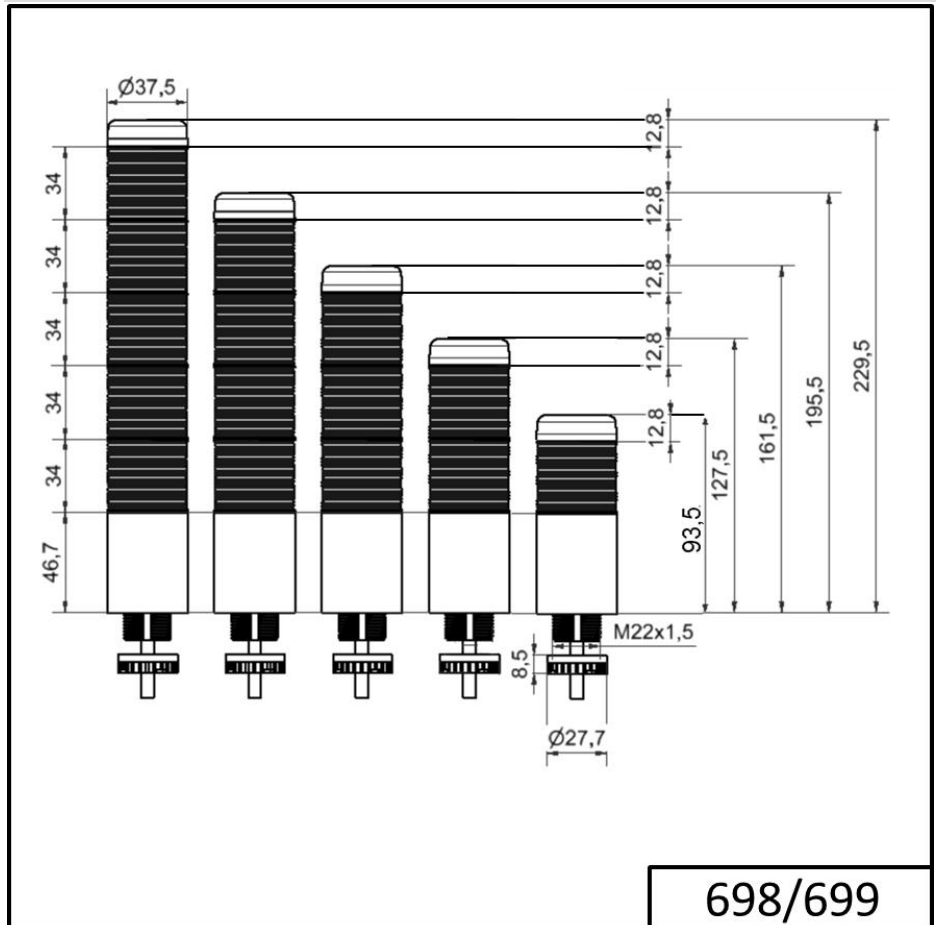

Completely pre-assembled Signal Towers / KOMPAKT 37  
**K37 plug EM 24VAC/DC BU/GN/YE/RD**

Part No.:	698.250.75
Series:	Kompakt 37

MECHANICAL DATA	
Height	209 mm
Diameter	38 mm
Materials	PC
Dome colour	Blue Green Red Yellow
Housing colour	Black
Protection category	IP65
Connection	M12 plug 8-pole
Cable entry	Membrane grommet
Cable entry minimum	d = 1 mm
Cable entry maximum	d = 9 mm
Tension relief	Pull-out protection
Type of fixing	Built-in mounting
Service life optical	50,000 h maximum
Working temperature minimum	-20°C
Working temperature maximum	+50°C
UL Type Rating	Type 12 Type 4X
Weight with packaging	154 g
Product weight	100 g

ELECTRICAL DATA	
Operating voltage	24V
Operating voltage type	AC/DC
Operating voltage type	50Hz
Operating voltage tolerance	+/- 10%
Rated operational voltage	24 VDC
Rated operational current	135 mA
Rated inrush current	500 mA
Protection class	Protection class 2
Pollution degree	3 In the connection area: 2

OPTICAL DATA	
Light source	LED

**!** For additional installation and mounting information, refer to the appropriate user guide at [www.werma.com](http://www.werma.com). This printed copy is for information only and is subject to alteration.

Completely pre-assembled Signal Towers / KOMPAKT 37  
**K37 plug EM 24VAC/DC BU/GN/YE/RD**

Light colour	Blue Green Red Yellow
Optical signal image	Permanent

**DRAWING**

! For additional installation and mounting information, refer to the appropriate user guide at [www.werma.com](http://www.werma.com). This printed copy is for information only and is subject to alteration.