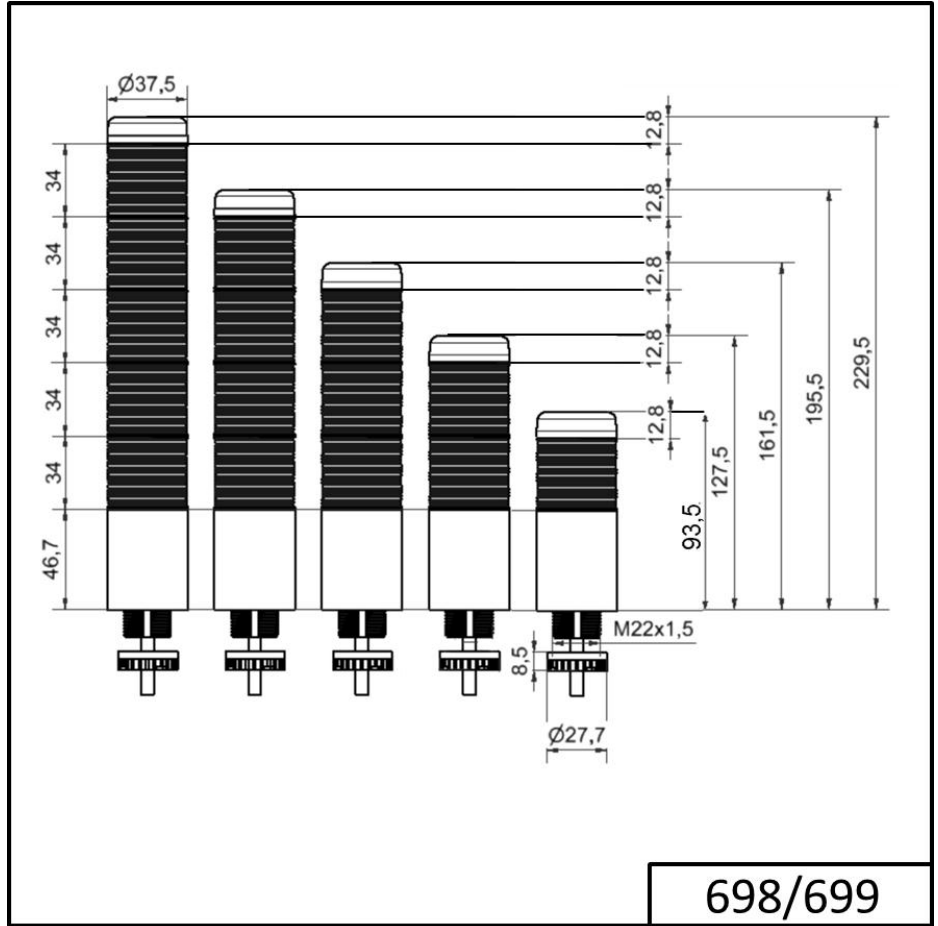

Completely pre-assembled Signal Towers / KOMPAKT 37
K37 plug EM 24VAC/DC YE/RD

Part No.:	698.230.75
Series:	Kompakt 37

MECHANICAL DATA

Height	141 mm
Diameter	38 mm
Materials	PC
Dome colour	Red Yellow
Housing colour	Black
Protection category	IP65
Connection	M12 plug 5-pole
Cable entry	Membrane grommet
Cable entry minimum	d = 1 mm
Cable entry maximum	d = 9 mm
Tension relief	Pull-out protection
Type of fixing	Built-in mounting
Service life optical	50,000 h maximum
Working temperature minimum	-20°C
Working temperature maximum	+50°C
UL Type Rating	Type 12 Type 4X
Weight with packaging	112 g
Product weight	73 g

ELECTRICAL DATA

Operating voltage	24V
Operating voltage type	AC/DC
Operating voltage type	50Hz
Operating voltage tolerance	+/- 10%
Rated operational voltage	24 VDC
Rated operational current	60 mA
Rated inrush current	500 mA
Protection class	Protection class 2
Pollution degree	3 In the connection area: 2

OPTICAL DATA

Light source	LED
Light colour	Red Yellow
Optical signal image	Permanent

! For additional installation and mounting information, refer to the appropriate user guide at www.werma.com. This printed copy is for information only and is subject to alteration.

Completely pre-assembled Signal Towers / KOMPAKT 37
K37 plug EM 24VAC/DC YE/RD

DRAWING

! For additional installation and mounting information, refer to the appropriate user guide at www.werma.com. This printed copy is for information only and is subject to alteration.