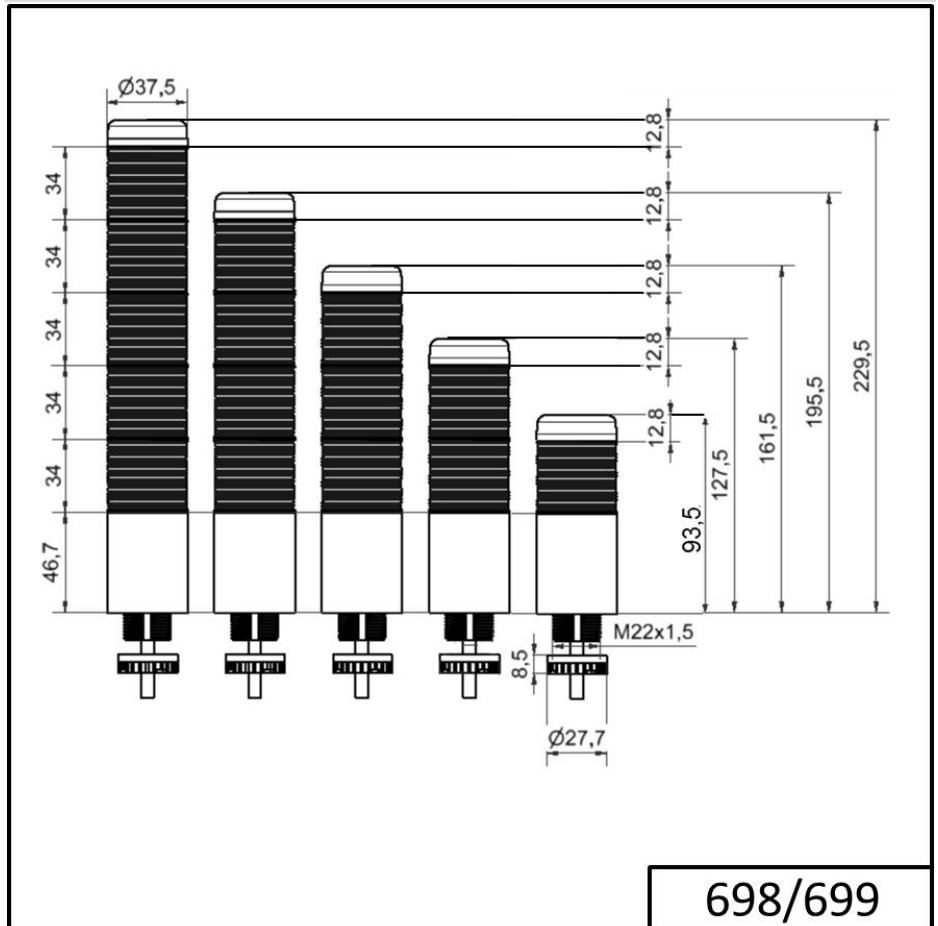

Completely pre-assembled Signal Towers / KOMPAKT 37
K37 plug EM 24VAC/DC GN/RD

DRAWING

698/699

For additional installation and mounting information, refer to the appropriate user guide at www.werma.com. This printed copy is for information only and is subject to alteration.