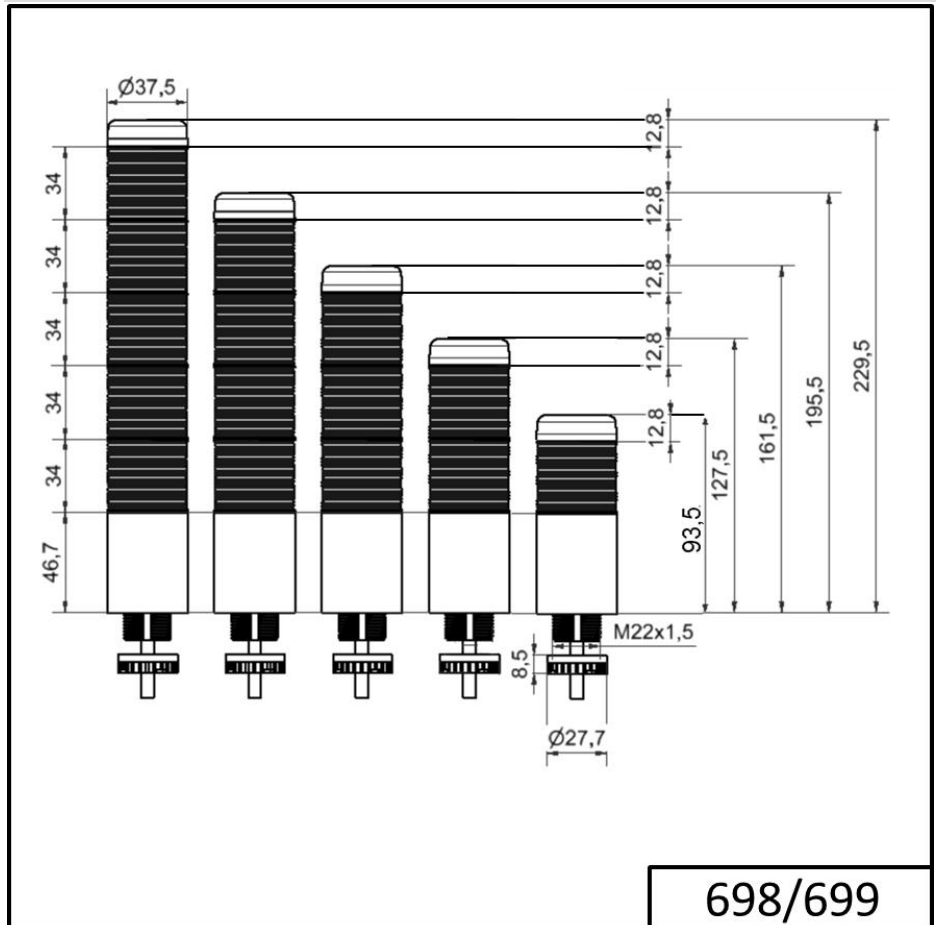

Completely pre-assembled Signal Towers / KOMPAKT 37
K37 cable EM 24VAC/DC BU/GN/YE/RD

Part No.:	698.150.75
Series:	Kompakt 37

MECHANICAL DATA	
Height	209 mm
Diameter	38 mm
Materials	PC
Dome colour	Blue Green Red Yellow
Housing colour	Black
Protection category	IP65
Connection	Cable
cross-sectional area maximum	0,34mm ² / 22AWG
Cable entry	Membrane grommet
Cable entry minimum	d = 1 mm
Cable entry maximum	d = 9 mm
Cable length	2000 mm
Tension relief	Pull-out protection
Type of fixing	Built-in mounting
Service life optical	50,000 h maximum
Working temperature minimum	-20°C
Working temperature maximum	+50°C
UL Type Rating	Type 12 Type 4X
Weight with packaging	236 g
Product weight	195 g

ELECTRICAL DATA	
Operating voltage	24V
Operating voltage type	AC/DC
Operating voltage type	50Hz
Operating voltage tolerance	+/- 10%
Rated operational voltage	24 VDC
Rated operational current	135 mA
Rated inrush current	500 mA
Protection class	Protection class 2
Pollution degree	3 In the connection area: 2

OPTICAL DATA	
Light source	LED

For additional installation and mounting information, refer to the appropriate user guide at www.werma.com. This printed copy is for information only and is subject to alteration.

Completely pre-assembled Signal Towers / KOMPAKT 37
K37 cable EM 24VAC/DC BU/GN/YE/RD

Light colour	Blue Green Red Yellow
Optical signal image	Permanent

DRAWING

! For additional installation and mounting information, refer to the appropriate user guide at www.werma.com. This printed copy is for information only and is subject to alteration.