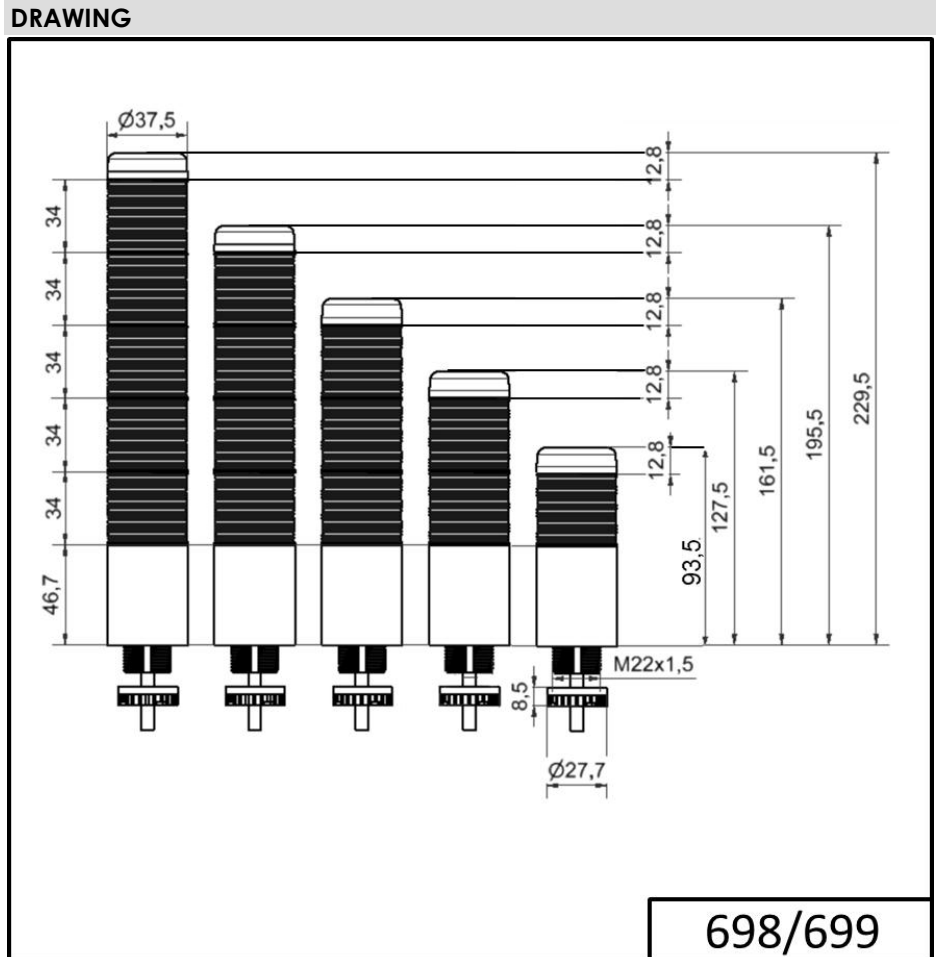

Completely pre-assembled Signal Towers / KOMPAKT 37
K37 cable EM 24VAC/DC YE/RD

Optical signal image	Permanent

! For additional installation and mounting information, refer to the appropriate user guide at www.werma.com. This printed copy is for information only and is subject to alteration.