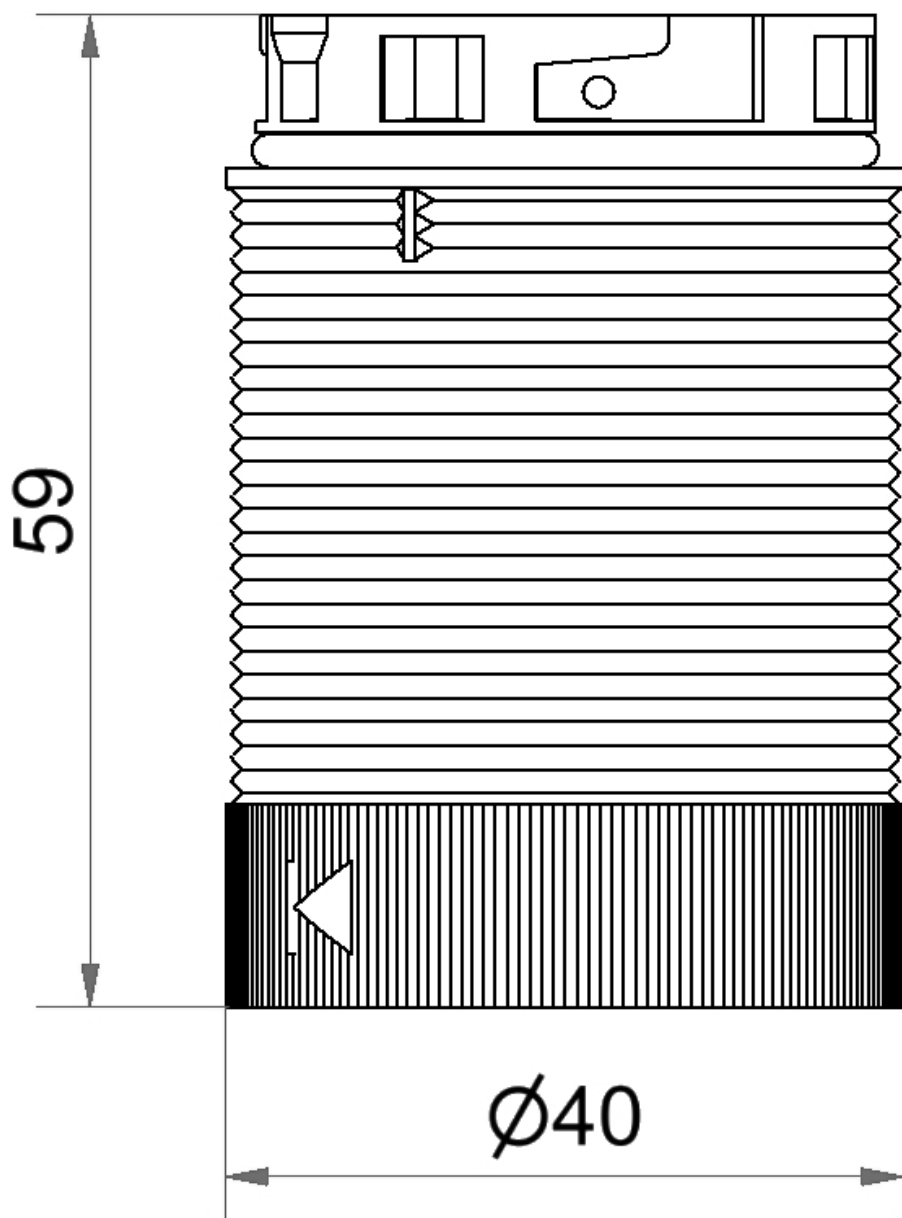

KombiSIGN 40 / ClassicLOOK
TwinLIGHT Classic 24VAC/DC BU

DRAWING

For additional installation and mounting information, refer to the appropriate user guide at www.werma.com. This printed copy is for information only and is subject to alteration.