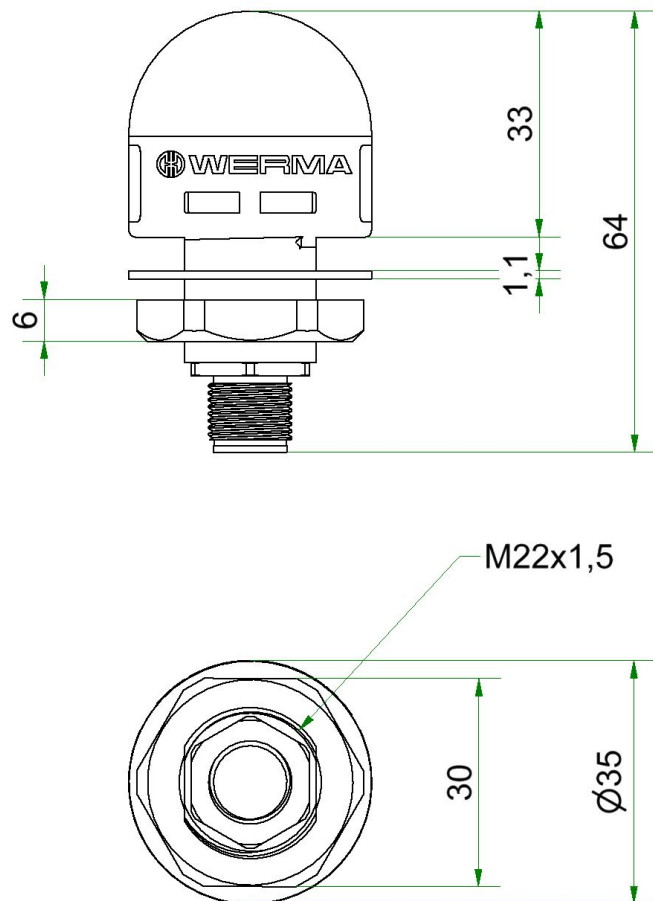

Mini installation beacon / Beacon Multicolour

MC35 UL Beacon + Buzzer 10-30V RGB M12

DRAWING

For additional installation and mounting information, refer to the appropriate user guide at www.werma.com. This printed copy is for information only and is subject to alteration.