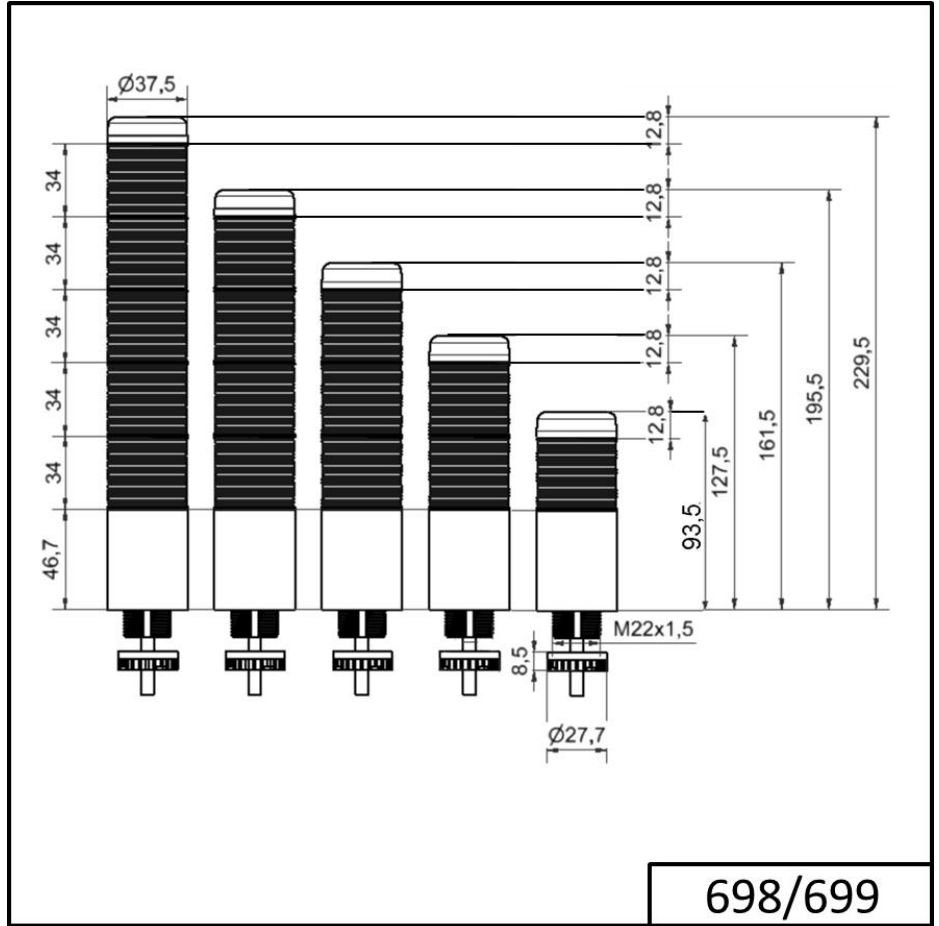

Completely pre-assembled Signal Towers / KOMPAKT 37
K37 plug EM Pulse tone 12VAC/DC GN/YE/RD

DRAWING

For additional installation and mounting information, refer to the appropriate user guide at www.werma.com. This printed copy is for information only and is subject to alteration.