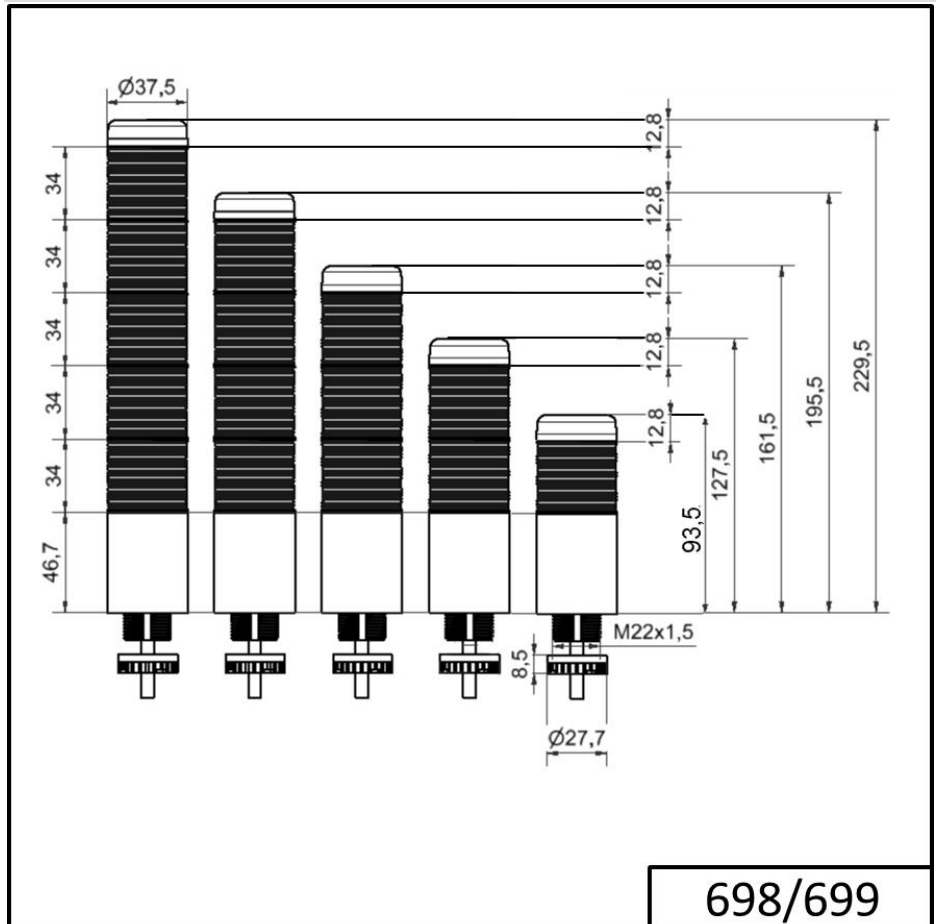

Completely pre-assembled Signal Towers / KOMPAKT 37
K37 cable EM Pulse tone 12VAC/DC YE/RD

DRAWING

For additional installation and mounting information, refer to the appropriate user guide at www.werma.com. This printed copy is for information only and is subject to alteration.