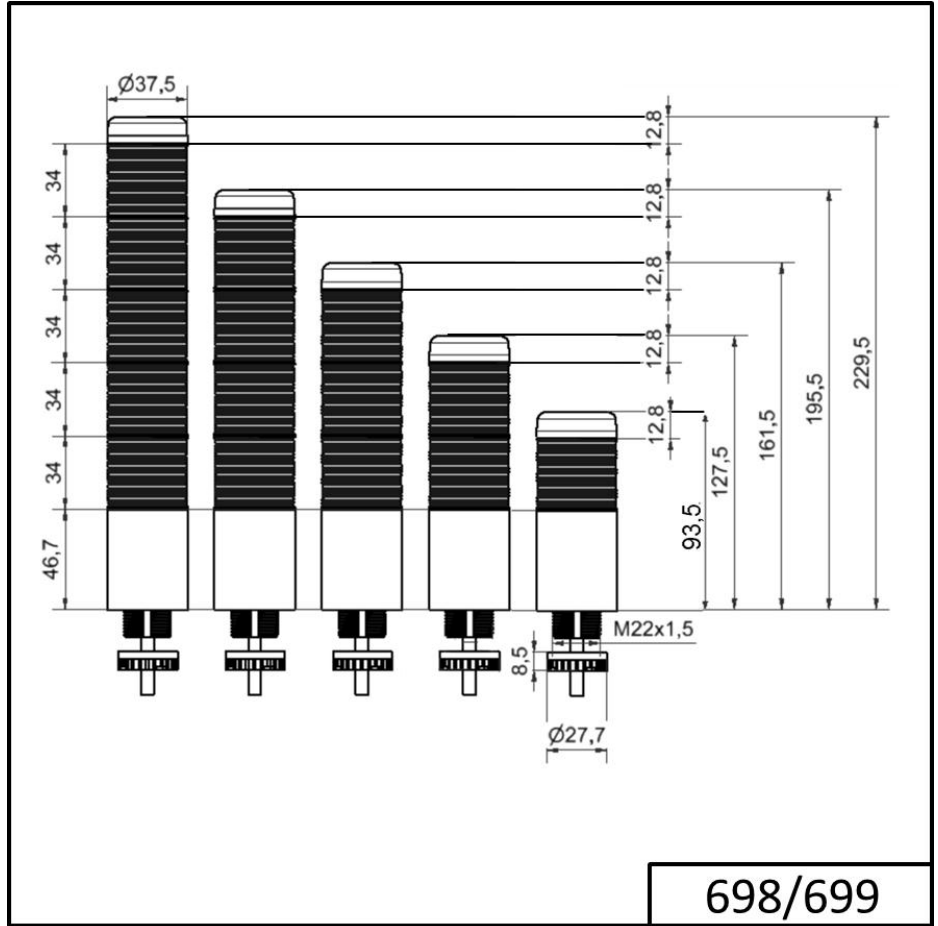

Completely pre-assembled Signal Towers / KOMPAKT 37
K37cl sr cable EM 12VAC/DC YE/RD

DRAWING

! For additional installation and mounting information, refer to the appropriate user guide at www.werma.com. This printed copy is for information only and is subject to alteration.