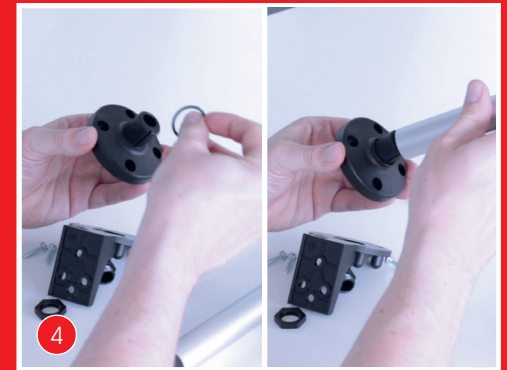

SignalSET

Order No. 649 191 01

SignalSET

Order No. 649 191 01

Accessories

Order No. 975 840 04 + 960 000 30

More information /
Video-Tutorial:

©