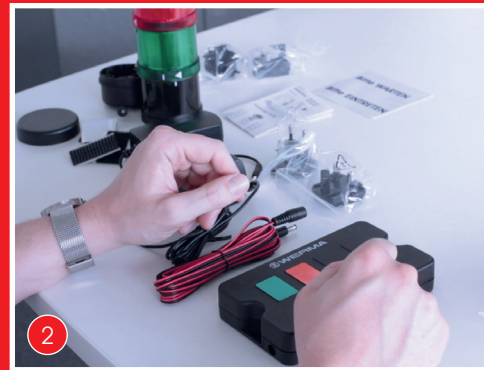

SignalSET

Order No. 649 191 01

SignalSET

Order No. 649 191 01

Accessories

Order No. 975 840 04 + 960 000 30

More information /
Video-Tutorial:

©