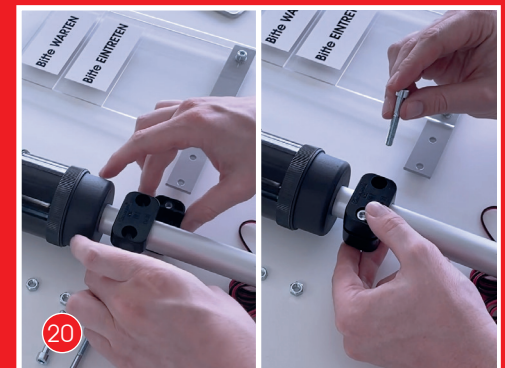

SignalSET

Order No. 649 191 01

SignalSET

Order No. 649 191 01

Accessories

Order No. 975 840 04 + 960 000 30

More information /
Video-Tutorial:

©