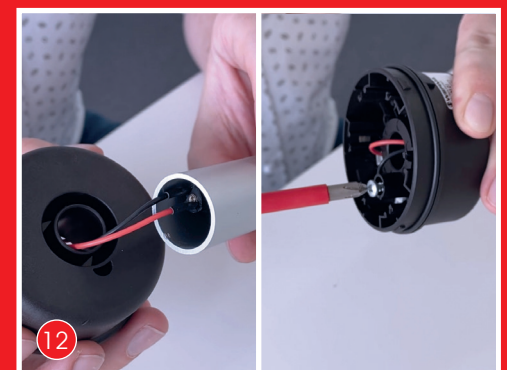

SignalSET

Order No. 649 191 01

SignalSET

Order No. 649 191 01

Accessories

Order No. 975 840 04 + 960 000 30

More information /
Video-Tutorial:

©