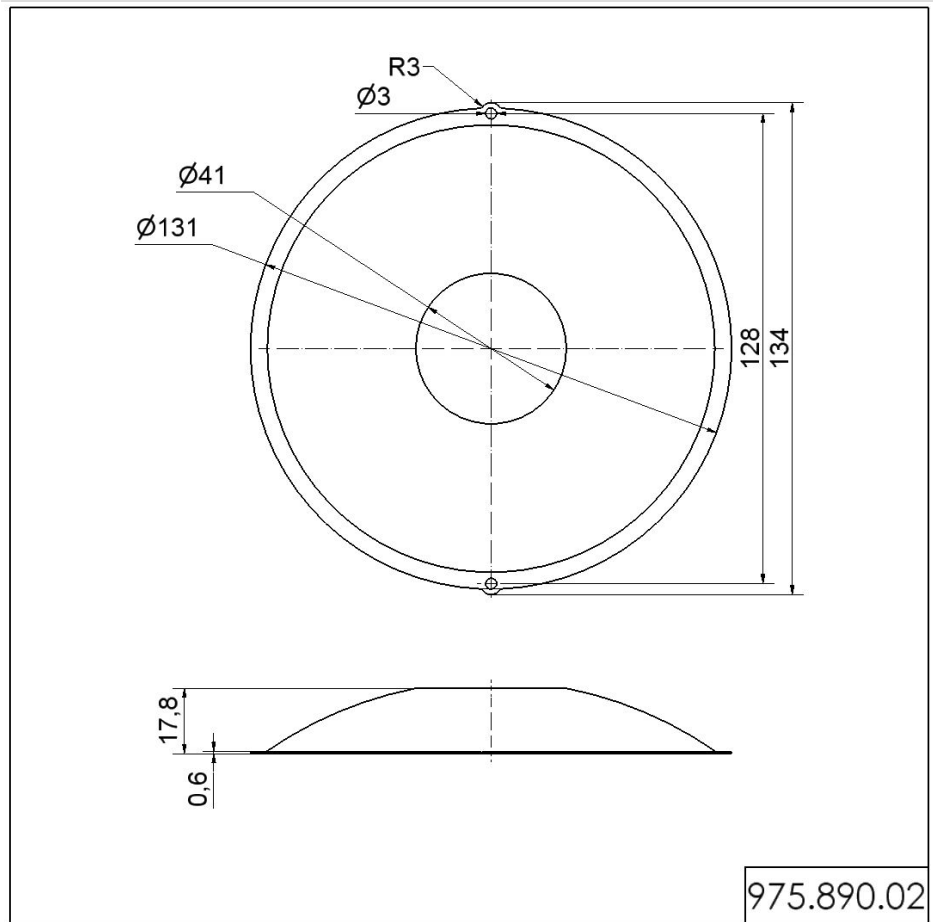

Permanent Light 895 / Accessories
Reflector SR

DRAWING

! For additional installation and mounting information, refer to the appropriate user guide at www.werma.com. This printed copy is for information only and is subject to alteration.