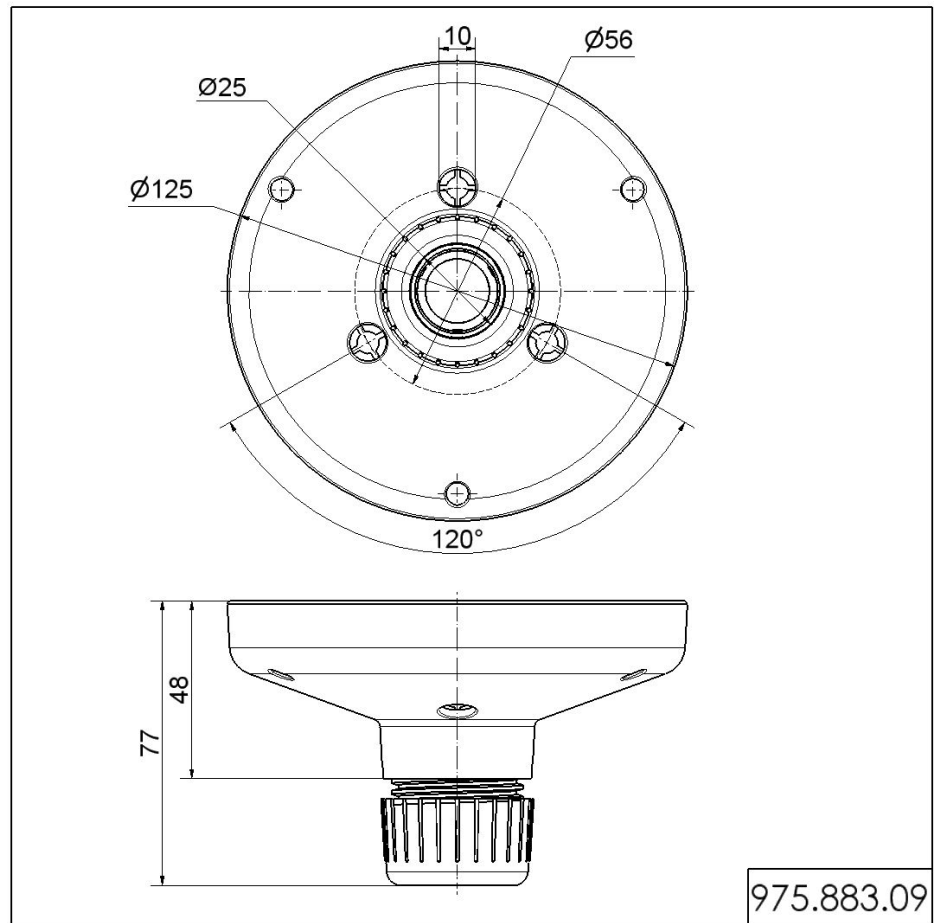

LED-Permanent Light 280 / Accessories

Tube adapter RM BK

DRAWING

! For additional installation and mounting information, refer to the appropriate user guide at www.werma.com. This printed copy is for information only and is subject to alteration.