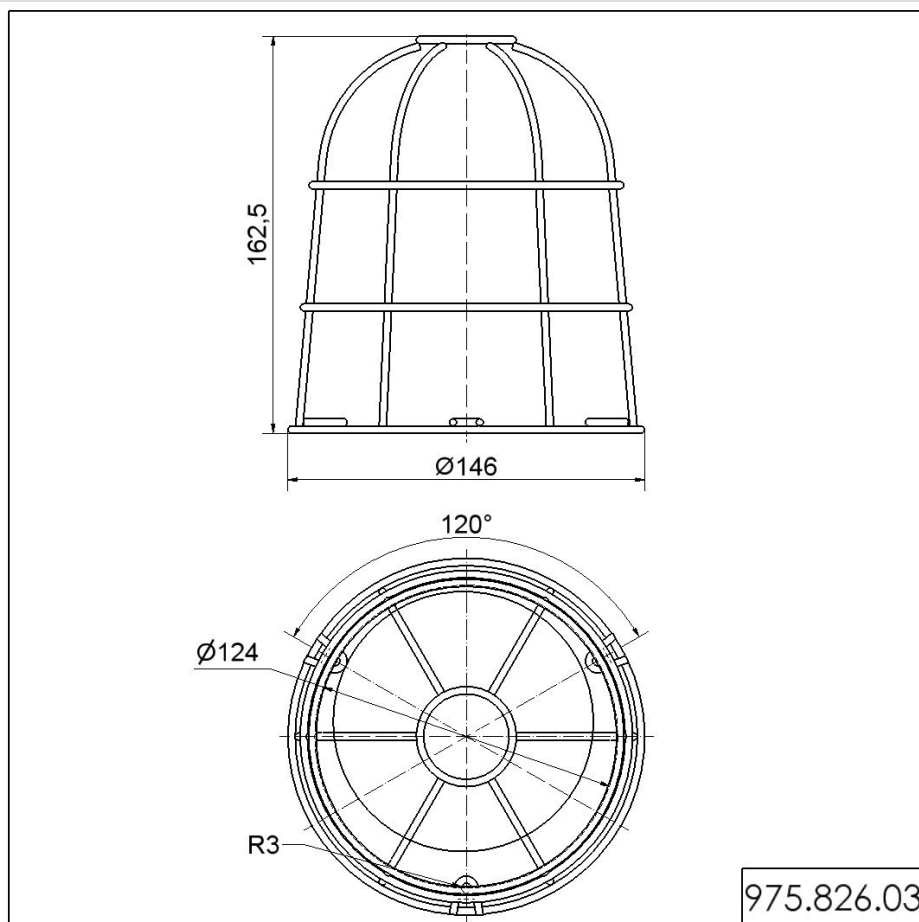

Permanent Light 826 / Accessories

Wire guard SR

DRAWING

For additional installation and mounting information, refer to the appropriate user guide at www.werma.com. This printed copy is for information only and is subject to alteration.