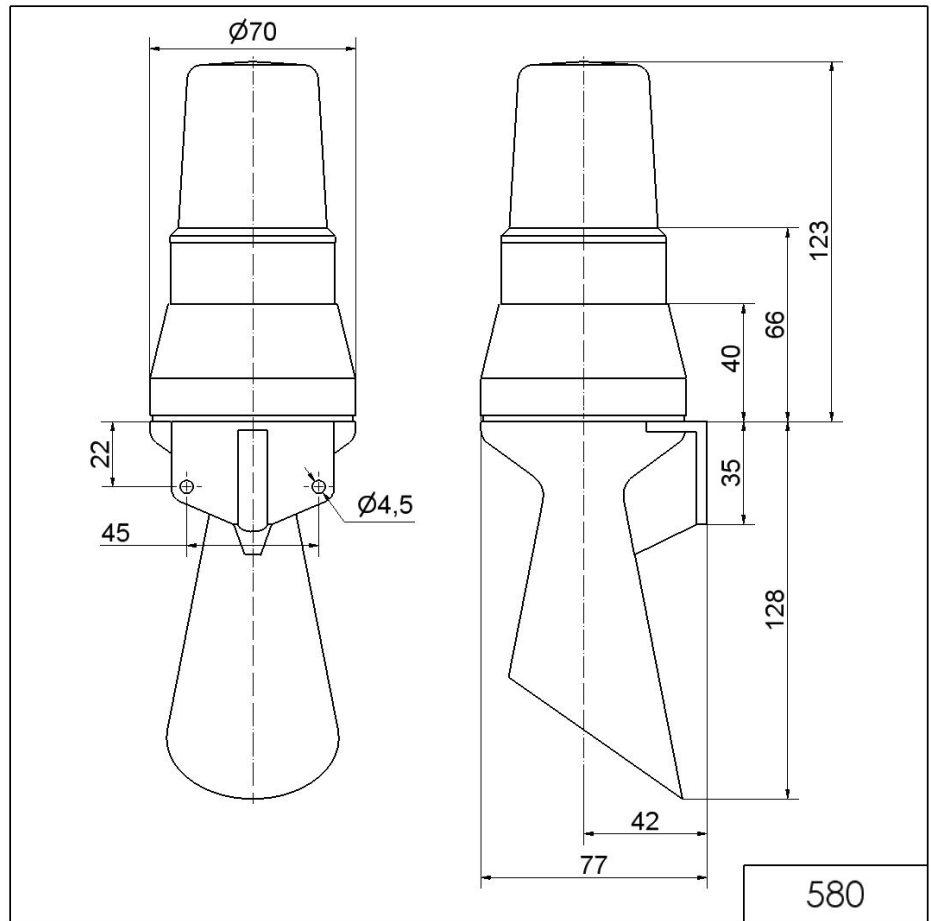

Mounting Model / Horn/Light Combination 580
Horn/Light WM Contin. tone 24VDC YE

DRAWING

For additional installation and mounting information, refer to the appropriate user guide at www.werma.com. This printed copy is for information only and is subject to alteration.