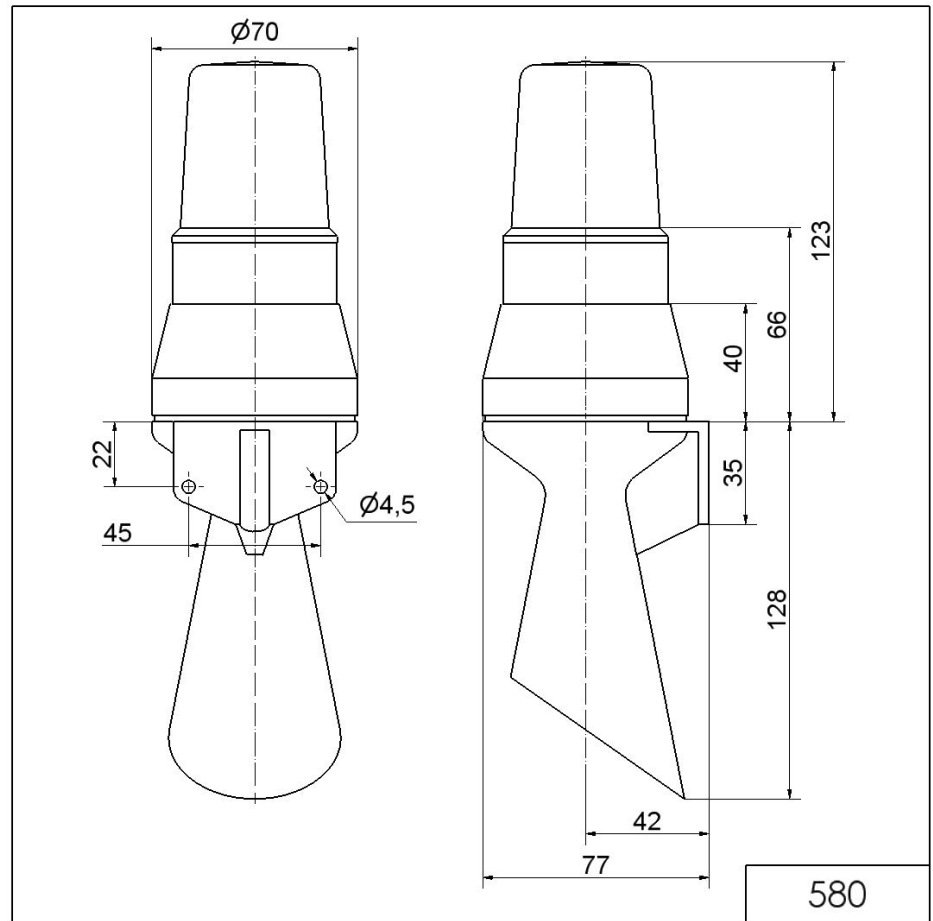

Mounting Model / Horn/Light Combination 580
Horn/Light WM Contin. tone 24VDC RD

Part No.: 580.152.55

MECHANICAL DATA	
Length	77 mm
Width	70 mm
Height	251 mm
Diameter	70 mm
Materials	PC PC/ABS
Dome colour	Red
Housing colour	Grey
Protection category	IP33
Connection	Screw terminals
cross-sectional area maximum	2,50mm ² / 14AWG
Cable entry	Through hole
Cable entry maximum	d = 9 mm
Type of fixing	Wall mounting
Service life optical	Lamp: depends on bulb
Acoustic service life	300 h minimum
Working temperature minimum	-20°C
Working temperature maximum	+50°C
Weight with packaging	306 g
Product weight	253 g

OPTICAL DATA	
Light colour	Red

ACUSTICAL DATA	
Volume/dB(max) at 1m distance	92,0 dB dB(A)
Acoustic signal image	Continuous tone
Audio frequency	600 Hz

! For additional installation and mounting information, refer to the appropriate user guide at www.werma.com. This printed copy is for information only and is subject to alteration.

Mounting Model / Horn/Light Combination 580
Horn/Light WM Contin. tone 24VDC RD

DRAWING

! For additional installation and mounting information, refer to the appropriate user guide at www.werma.com. This printed copy is for information only and is subject to alteration.