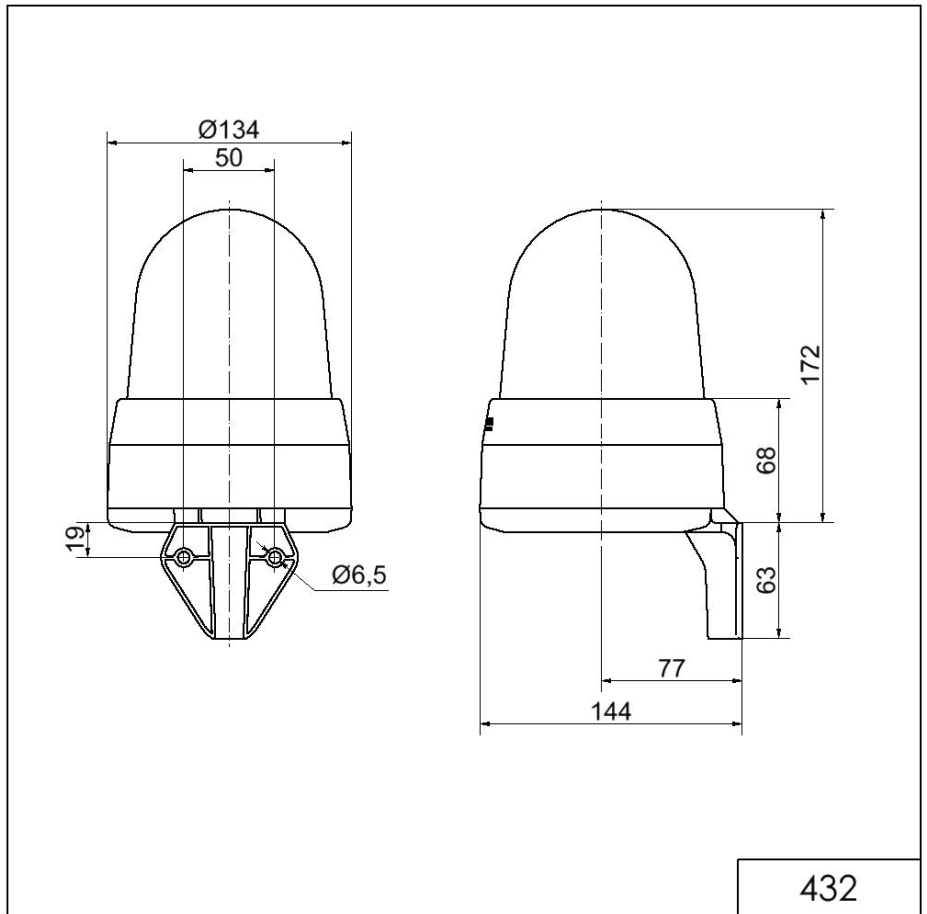

Midi / LED/Multi-Tone Sounder 432

LED Siren WM 32 tne 24VAC/DC BU

ACUSTICAL DATA	
Volume/dB(max) at 1m distance	108,0 dB dB(A)
Acoustic signal image	Multi-tone
Number of tones	32 tone

DRAWING

For additional installation and mounting information, refer to the appropriate user guide at www.werma.com. This printed copy is for information only and is subject to alteration.