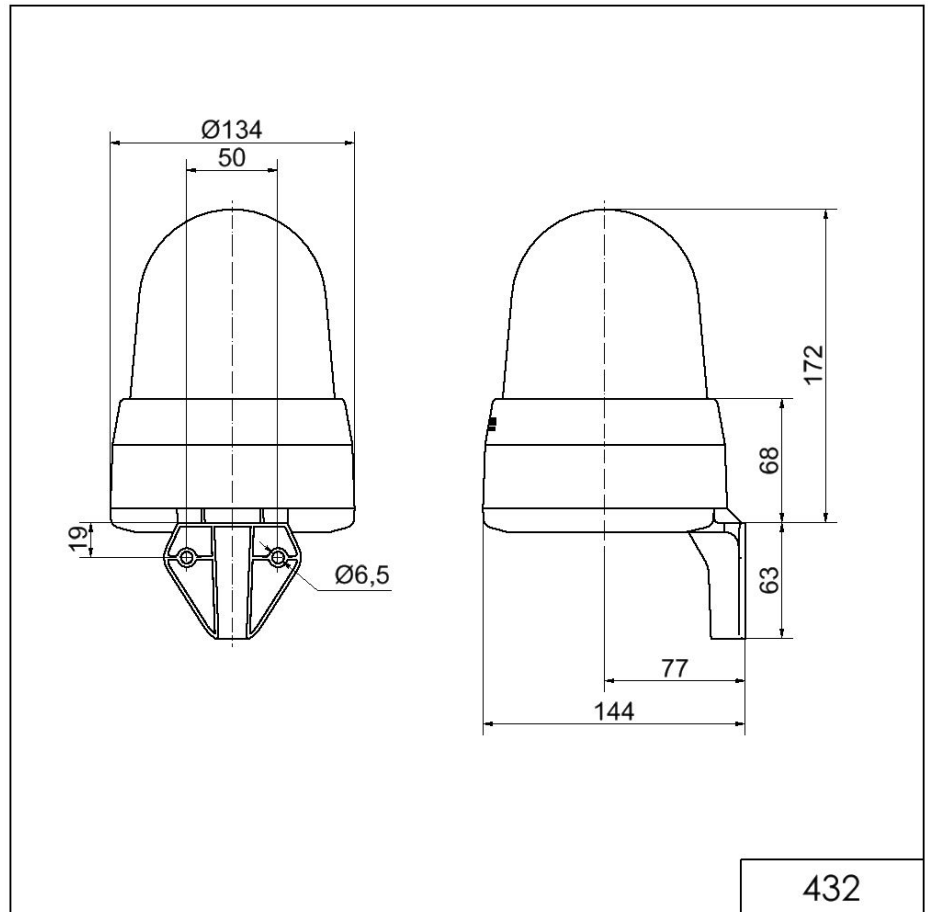

Midi / LED/Multi-Tone Sounder 432

LED Siren WM 32 tne 10-48VAC/DC CL

Part No.: 432.400.70

MECHANICAL DATA	
Length	144 mm
Width	134 mm
Height	235 mm
Diameter	134 mm
Materials	PC PC/ABS
Dome colour	Clear
Housing colour	Grey
Protection category	IP65
Connection	Screw terminals
cross-sectional area maximum	1,50mm ² / 16AWG
Cable entry	Membrane grommet
Cable entry minimum	d = 1 mm
Cable entry maximum	d = 13 mm
Tension relief	Present (conforms to VDI)
Type of fixing	Wall mounting
Service life optical	50,000 h maximum
Acoustic service life	5,000 h minimum
Working temperature minimum	-30°C
Working temperature maximum	+50°C
UL Type Rating	Type 12
Weight with packaging	640 g
Product weight	496 g
ELECTRICAL DATA	
Operating voltage	10-48V
Operating voltage type	AC/DC
Operating voltage type	50Hz
Operating voltage tolerance	+/- 0%
Rated operational voltage	24 VDC
Rated operational current	1040 mA
Rated inrush current	>10A
Protection class	Protection class 2
Pollution degree	3
OPTICAL DATA	
Light source	LED
Light colour	White
Optical signal image	Permanent

! For additional installation and mounting information, refer to the appropriate user guide at www.werma.com. This printed copy is for information only and is subject to alteration.

Midi / LED/Multi-Tone Sounder 432

LED Siren WM 32 tne 10-48VAC/DC CL

ACUSTICAL DATA	
Volume/dB(max) at 1m distance	108,0 dB dB(A)
Acoustic signal image	Multi-tone
Number of tones	32 tone

DRAWING

For additional installation and mounting information, refer to the appropriate user guide at www.werma.com. This printed copy is for information only and is subject to alteration.