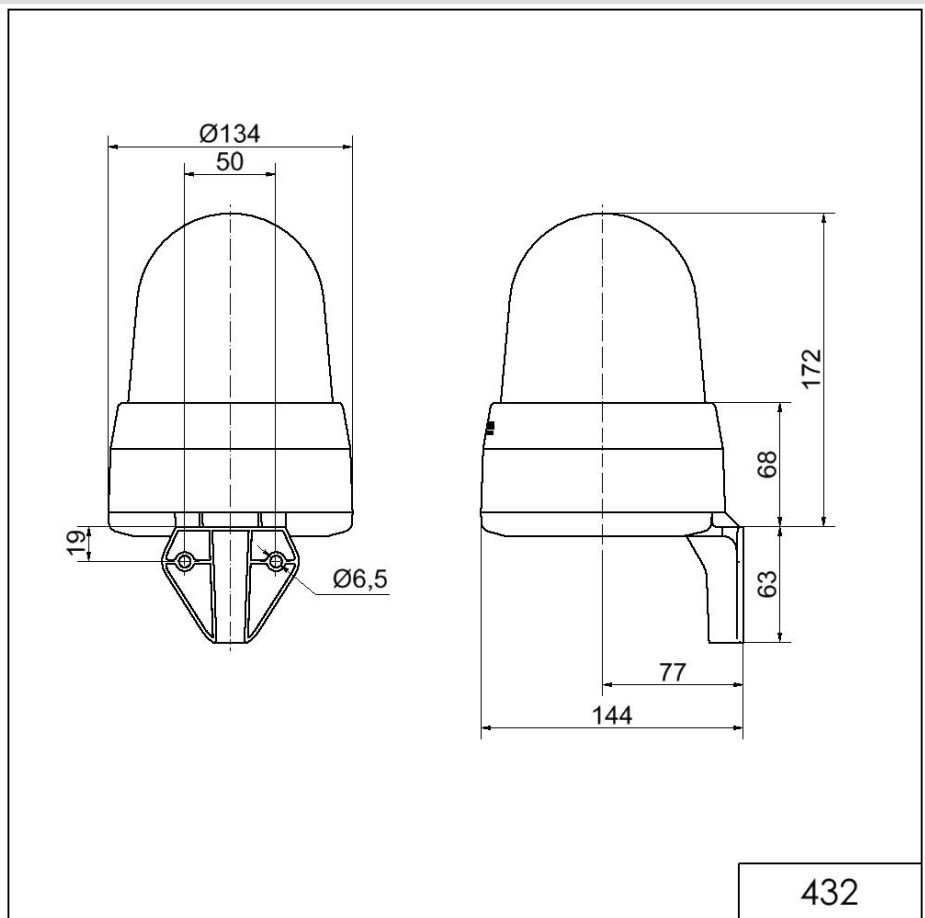

Midi / LED/Multi-Tone Sounder 432

LED Siren WM 32 tne 115-230VAC CL

Light source	LED
Light colour	White
Optical signal image	Permanent

ACUSTICAL DATA	
Volume/dB(max) at 1m distance	108,0 dB dB(A)
Acoustic signal image	Multi-tone
Number of tones	32 tone

DRAWING

432

! For additional installation and mounting information, refer to the appropriate user guide at www.werma.com. This printed copy is for information only and is subject to alteration.