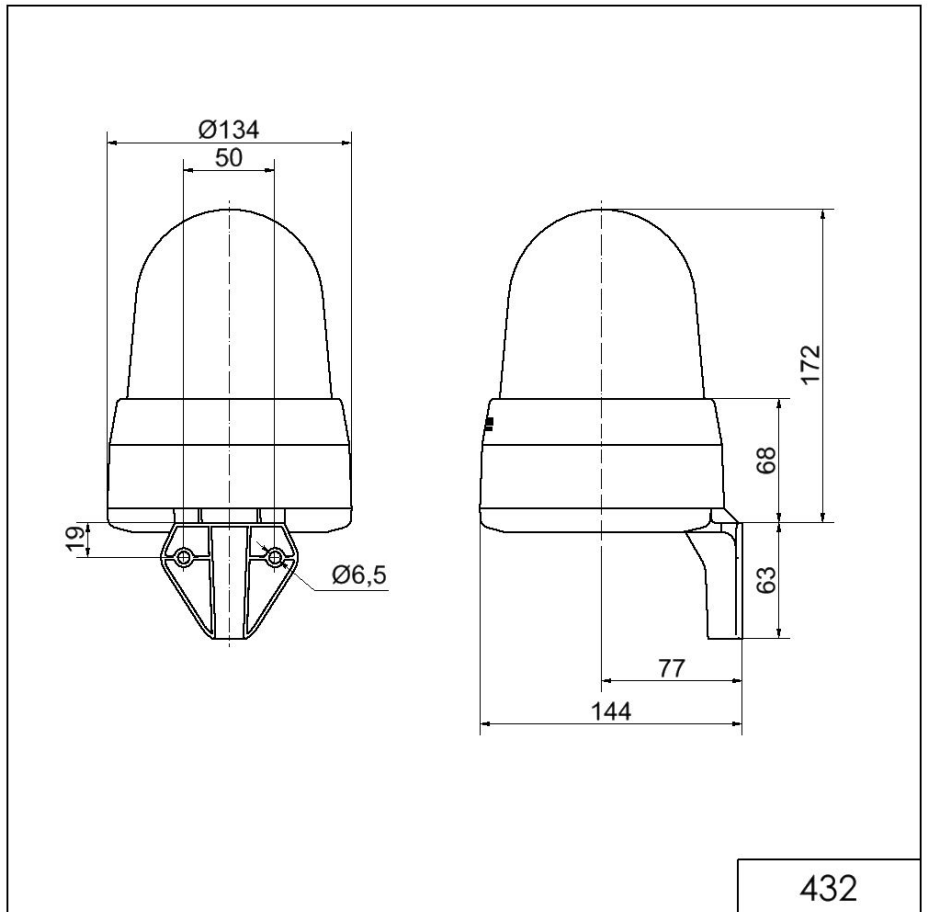

Midi / LED/Multi-Tone Sounder 432

LED Siren WM 32 tne 24VAC/DC GN

Part No.: 432.200.75

MECHANICAL DATA	
Length	144 mm
Width	134 mm
Height	235 mm
Diameter	134 mm
Materials	PC PC/ABS
Dome colour	Green
Housing colour	Grey
Protection category	IP65
Connection	Screw terminals
cross-sectional area maximum	1,50mm ² / 16AWG
Cable entry	Membrane grommet
Cable entry minimum	d = 1 mm
Cable entry maximum	d = 13 mm
Tension relief	Present (conforms to VDI)
Type of fixing	Wall mounting
Service life optical	50,000 h maximum
Acoustic service life	5,000 h minimum
Working temperature minimum	-30°C
Working temperature maximum	+50°C
UL Type Rating	Type 12
Weight with packaging	645 g
Product weight	500 g
ELECTRICAL DATA	
Operating voltage	24V
Operating voltage type	AC/DC
Operating voltage type	50Hz
Operating voltage tolerance	+/- 10%
Rated operational voltage	24 VDC
Rated operational current	540 mA
Rated inrush current	400 mA
Protection class	Protection class 2
Pollution degree	3
OPTICAL DATA	
Light source	LED
Light colour	Green
Optical signal image	Permanent

! For additional installation and mounting information, refer to the appropriate user guide at www.werma.com. This printed copy is for information only and is subject to alteration.

Midi / LED/Multi-Tone Sounder 432

LED Siren WM 32 tne 24VAC/DC GN

ACUSTICAL DATA

Volume/dB(max) at 1m distance	108,0 dB dB(A)
Acoustic signal image	Multi-tone
Number of tones	32 tone

DRAWING

For additional installation and mounting information, refer to the appropriate user guide at www.werma.com. This printed copy is for information only and is subject to alteration.