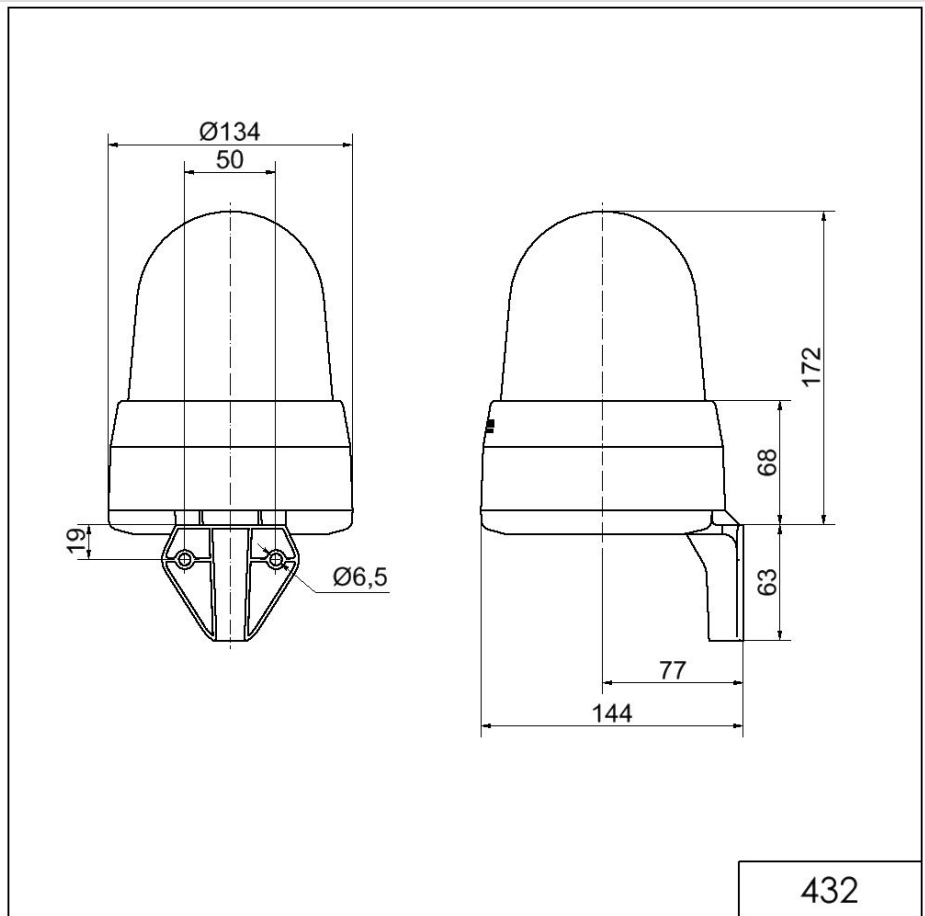

Midi / LED/Multi-Tone Sounder 432

LED Siren WM 32 tne 115-230VAC GN

Light source	LED
Light colour	Green
Optical signal image	Permanent

ACUSTICAL DATA	
Volume/dB(max) at 1m distance	108,0 dB dB(A)
Acoustic signal image	Multi-tone
Number of tones	32 tone

DRAWING

432

For additional installation and mounting information, refer to the appropriate user guide at www.werma.com. This printed copy is for information only and is subject to alteration.