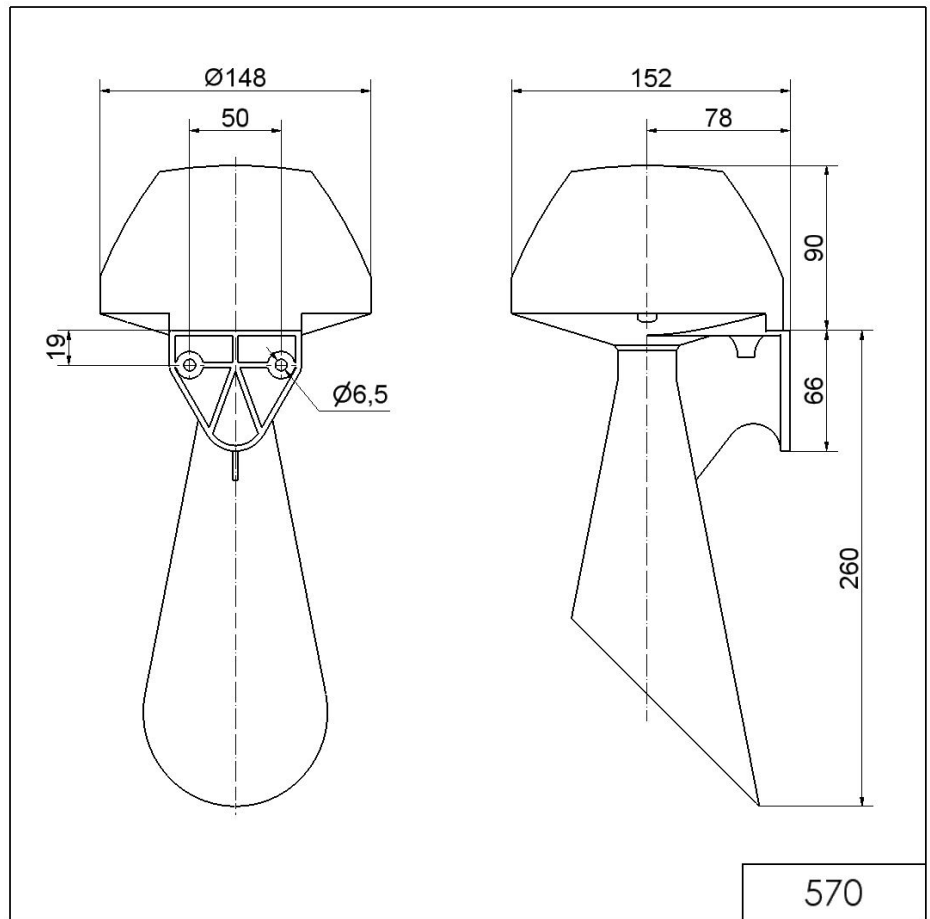

Midi Horns and Sirens / Signal Horn 570

Signal horn WM Contin. tone 230VDC GY

DRAWING

For additional installation and mounting information, refer to the appropriate user guide at www.werma.com. This printed copy is for information only and is subject to alteration.