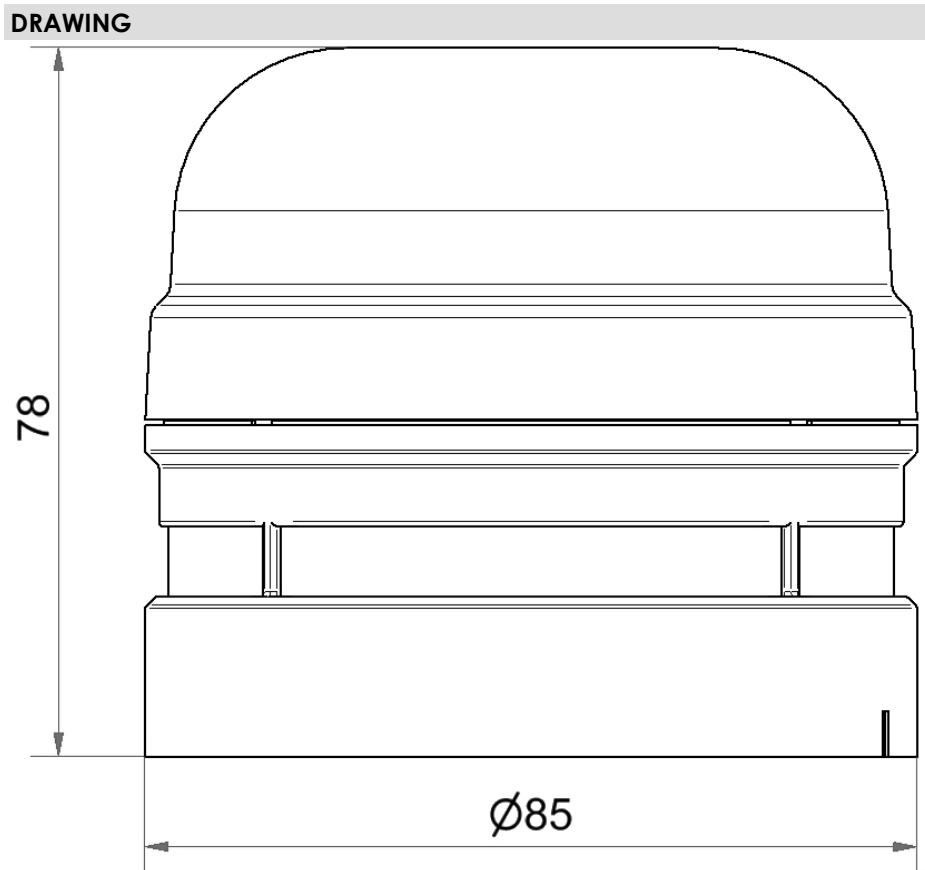

Midi Horns and Sirens / EvoSIGNAL

Midi Sounder 12/24VAC/DC GY

! For additional installation and mounting information, refer to the appropriate user guide at www.werma.com. This printed copy is for information only and is subject to alteration.