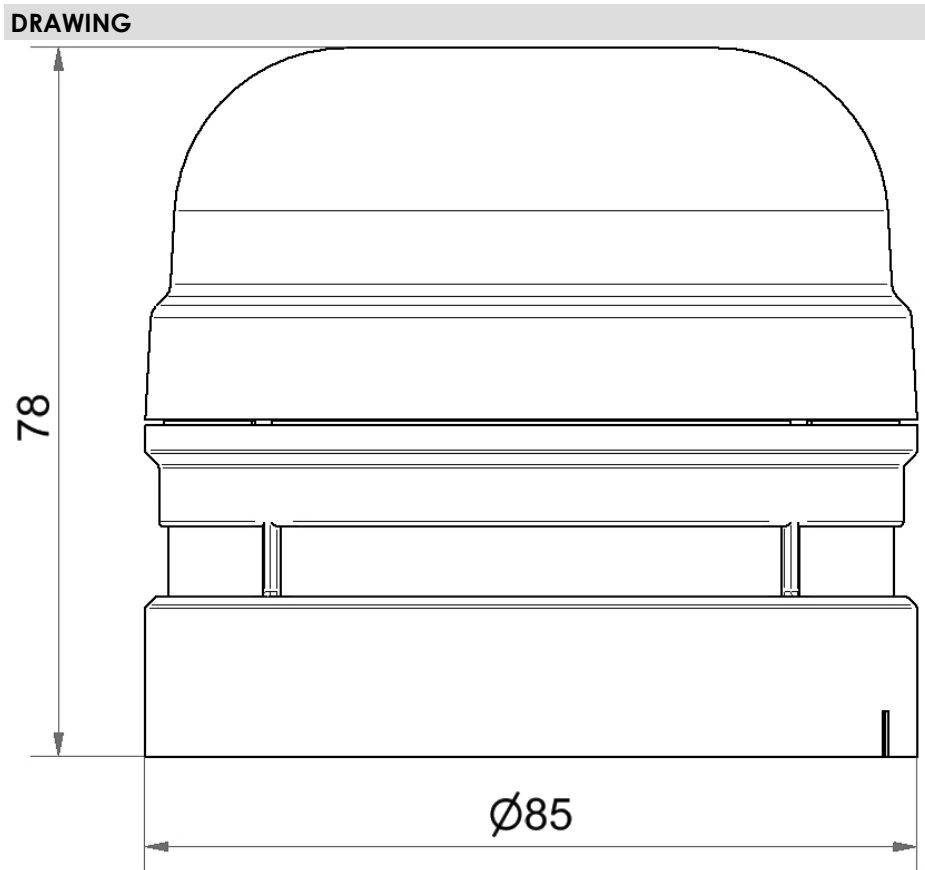

Midi Horns and Sirens / EvoSIGNAL
Midi Sounder 115-230VAC GY

For additional installation and mounting information, refer to the appropriate user guide at www.werma.com. This printed copy is for information only and is subject to alteration.