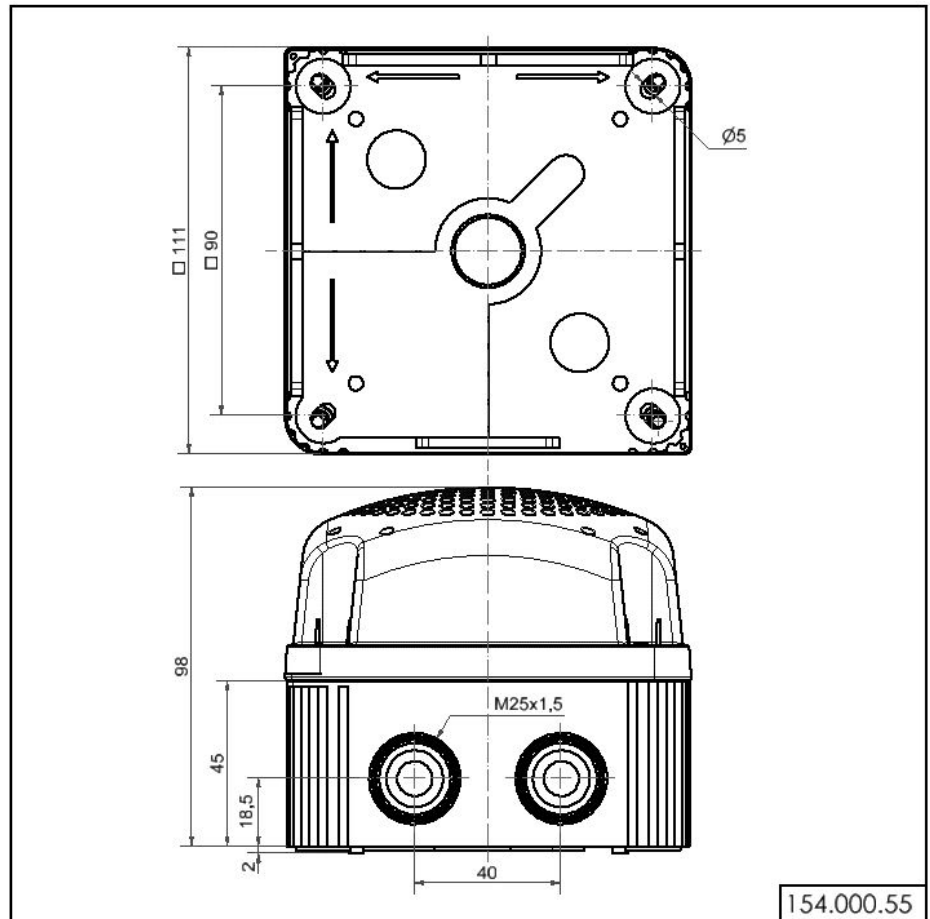

Horns and Sirens / Vocal alarm

Vocal alarm WM 24VDC BK

DRAWING

! For additional installation and mounting information, refer to the appropriate user guide at www.werma.com. This printed copy is for information only and is subject to alteration.