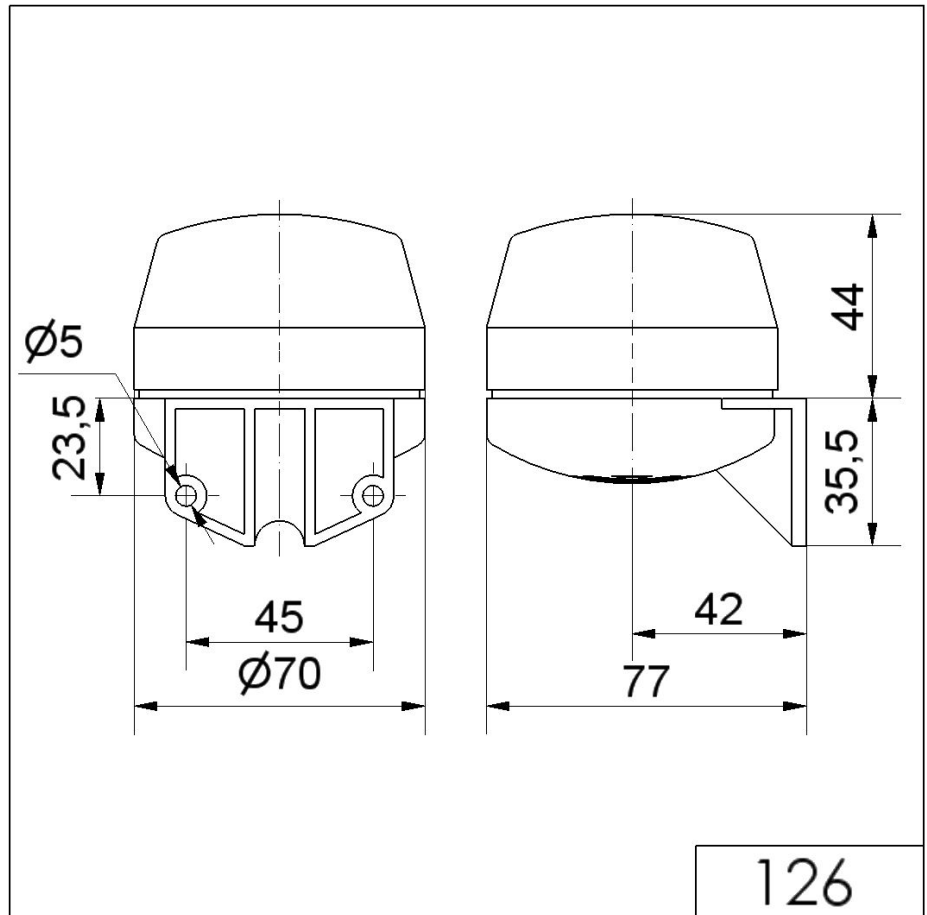

Midi Horns and Sirens / Electronic Multi-Tone Sounders 126

Multi-t.sounder WM 4 tne 12-24VDC GY

DRAWING

! For additional installation and mounting information, refer to the appropriate user guide at www.werma.com. This printed copy is for information only and is subject to alteration.