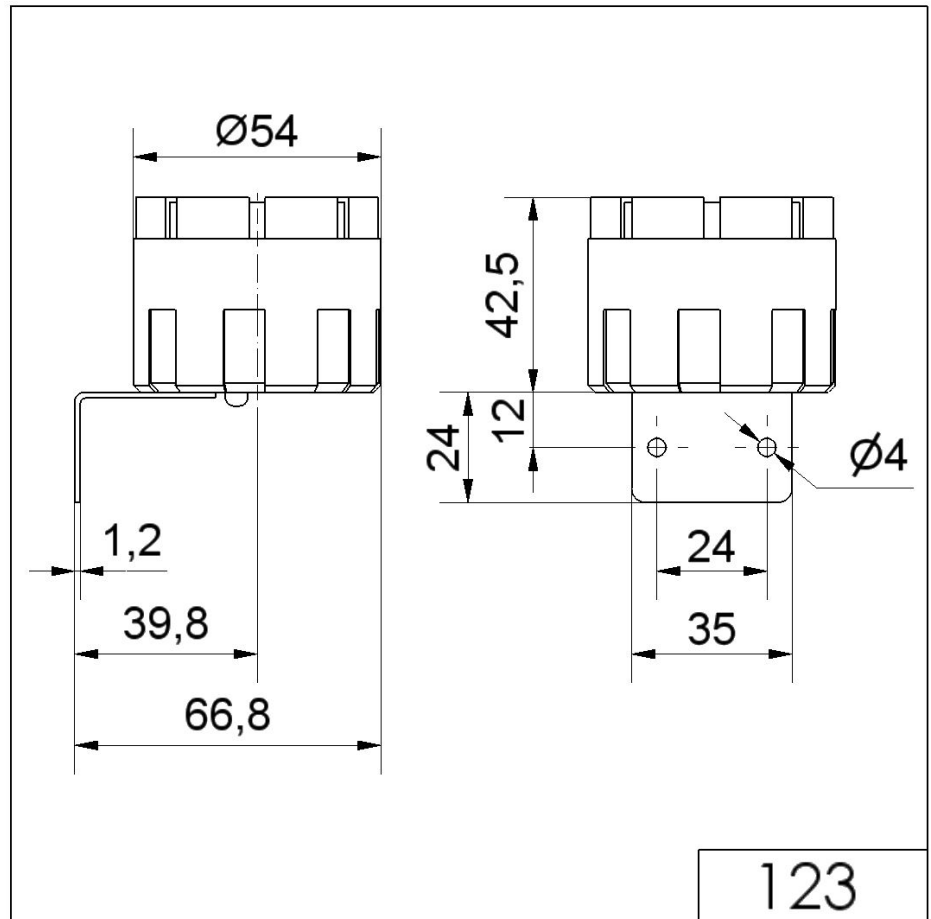

Midi Horns and Sirens / Electronic Siren 123

Electr. Siren WM alternating 12VDC BK

DRAWING

For additional installation and mounting information, refer to the appropriate user guide at www.werma.com. This printed copy is for information only and is subject to alteration.