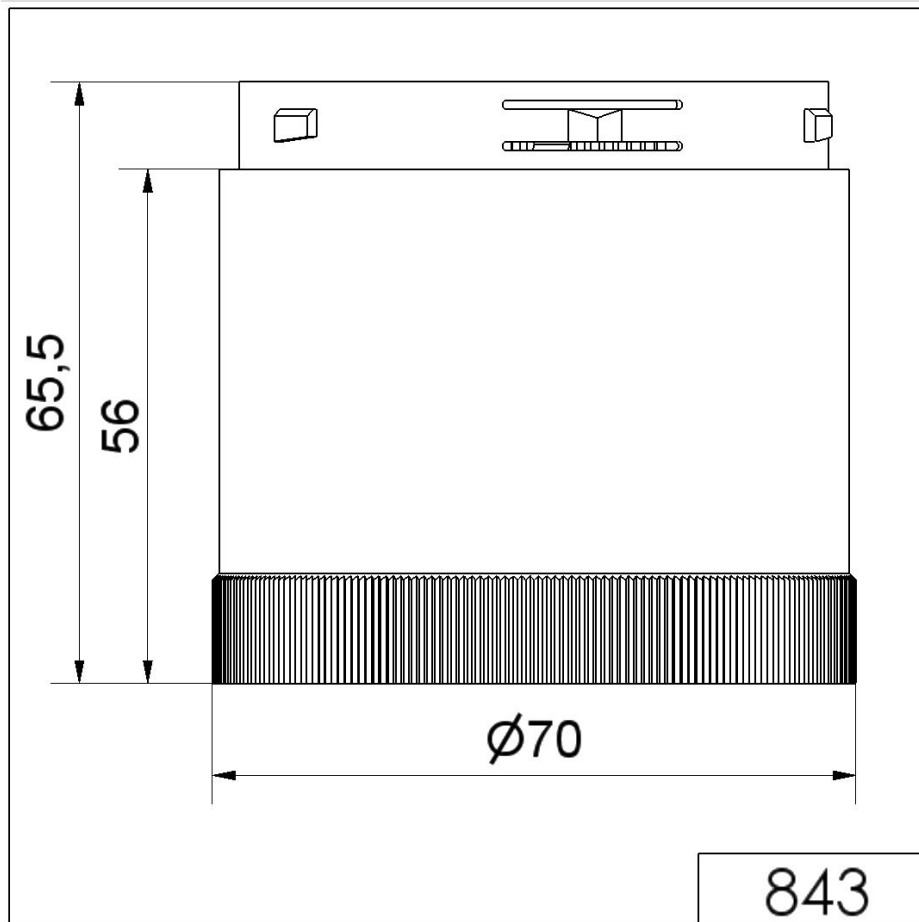

KombiSIGN 70 / LED Perm. light ultrabright 843

LED Perm. light ultrabright 24VDC BU

DRAWING

For additional installation and mounting information, refer to the appropriate user guide at www.werma.com. This printed copy is for information only and is subject to alteration.