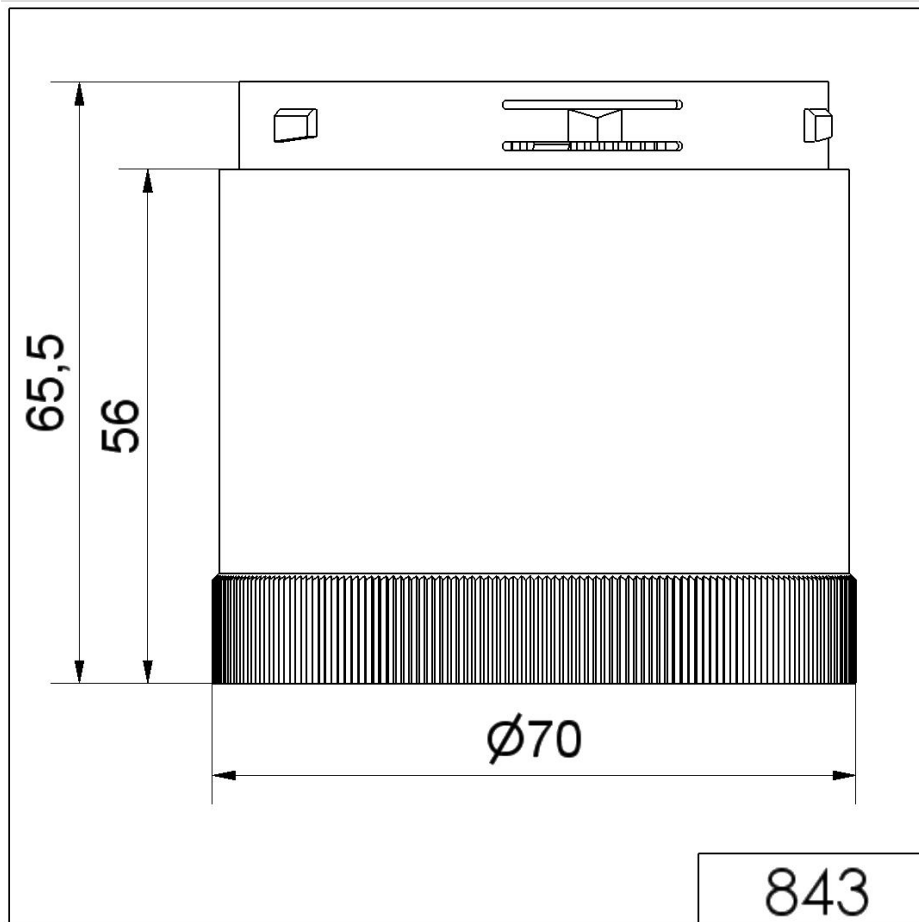

KombiSIGN 70 / LED Permanent Beacon 843

LED Perm. light element 230VAC BU

DRAWING

! For additional installation and mounting information, refer to the appropriate user guide at www.werma.com. This printed copy is for information only and is subject to alteration.