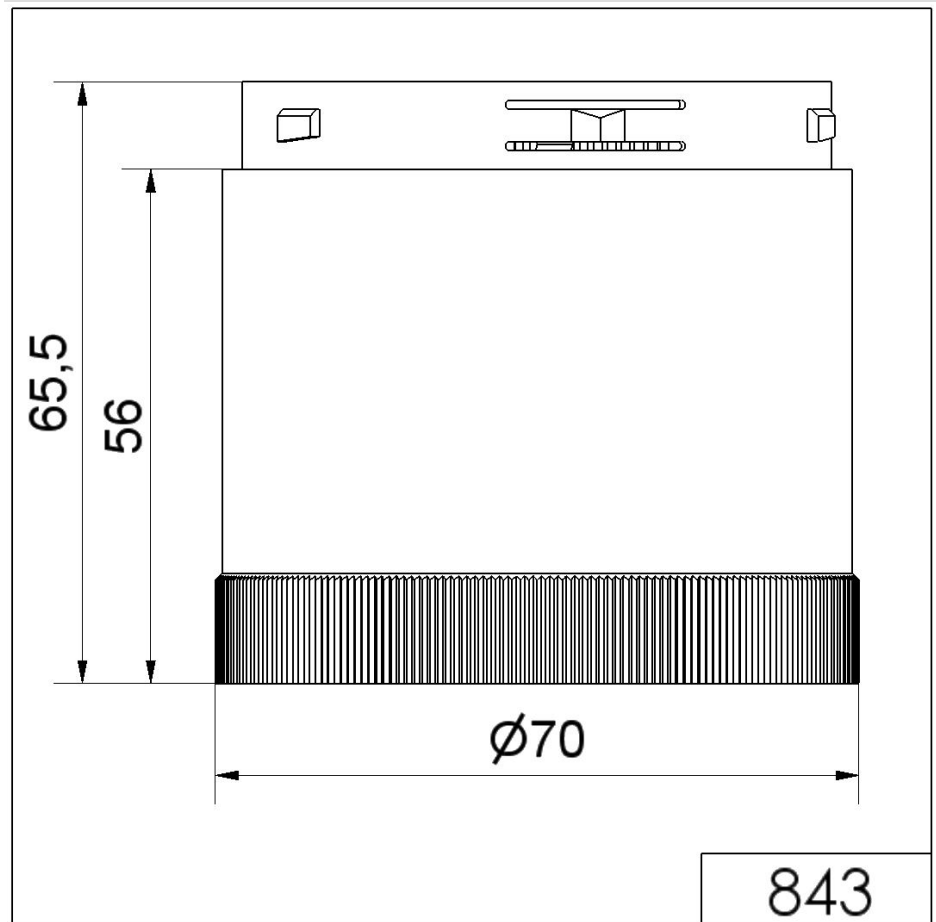

KombiSIGN 70 / LED Perm. light ultrabright 843
LED Perm. light ultrabright 24VDC RD

DRAWING

! For additional installation and mounting information, refer to the appropriate user guide at www.werma.com. This printed copy is for information only and is subject to alteration.