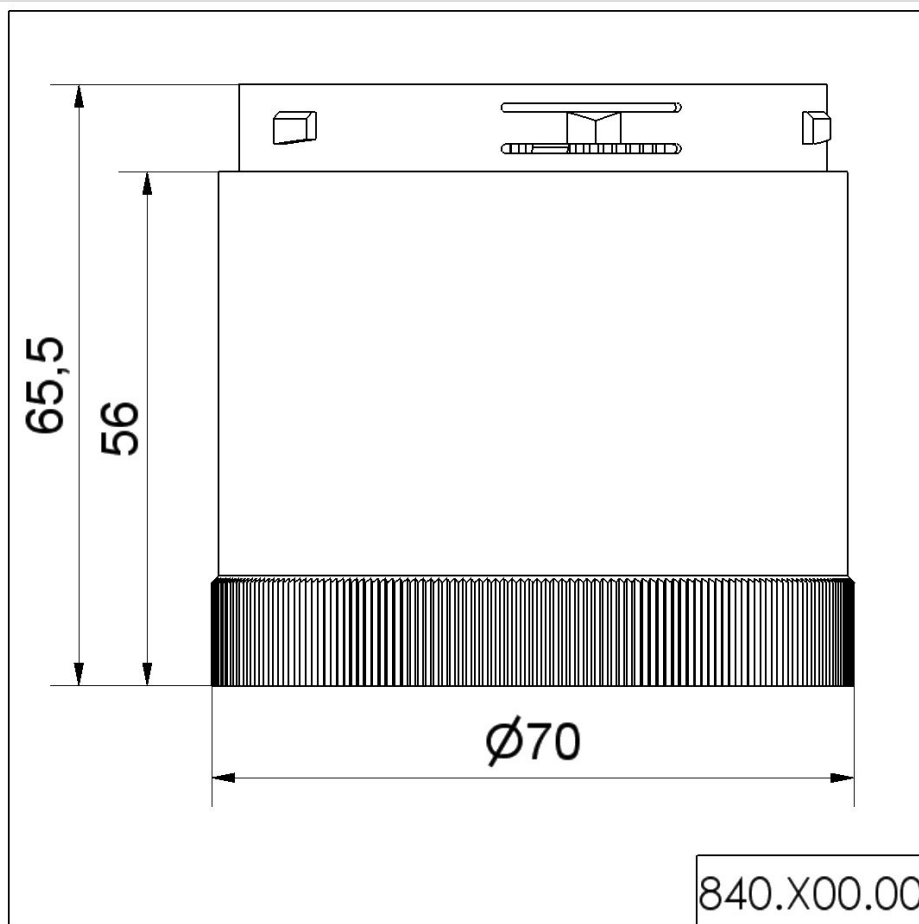

KombiSIGN 70 / Permanent Beacon 840

Perm. light element 12-230VAC/DC BU

DRAWING

For additional installation and mounting information, refer to the appropriate user guide at www.werma.com. This printed copy is for information only and is subject to alteration.