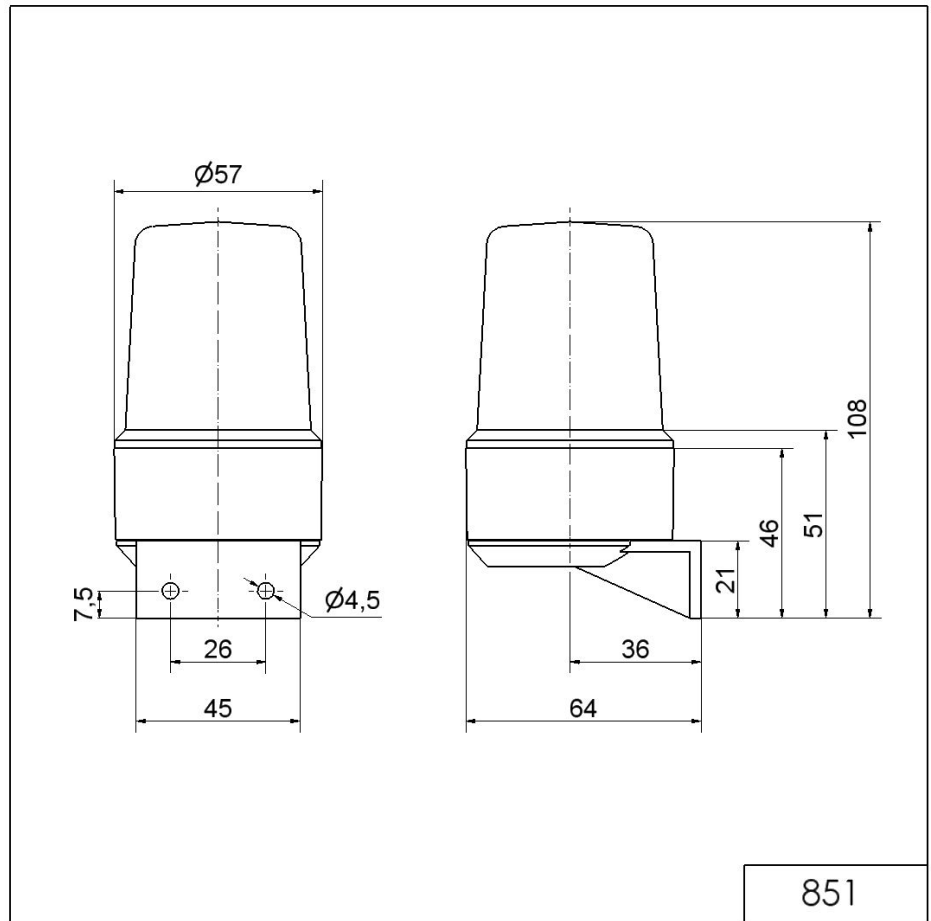

Midi free-standing Beacons / Permanent Light 851
Permanent Beacon WM 12-230VAC/DC CL

DRAWING

! For additional installation and mounting information, refer to the appropriate user guide at www.werma.com. This printed copy is for information only and is subject to alteration.