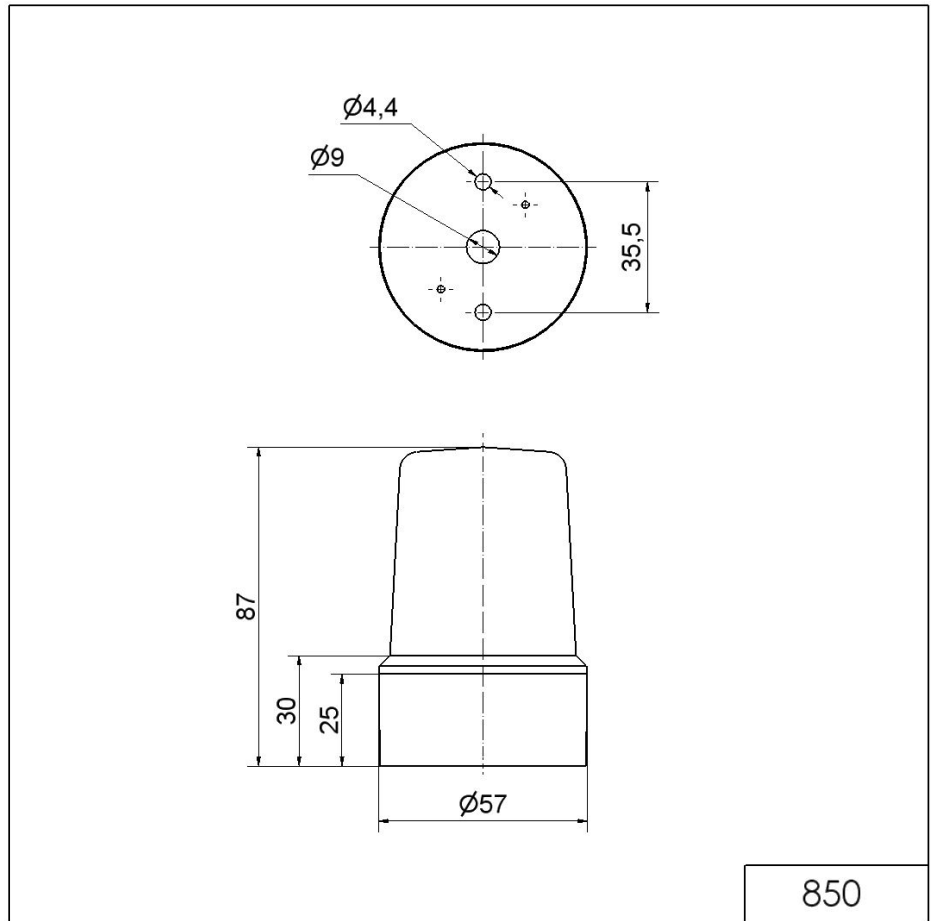

Midi free-standing Beacons / Permanent Light 850
Permanent Beacon BM 12-230VAC/DC CL

DRAWING

! For additional installation and mounting information, refer to the appropriate user guide at www.werma.com. This printed copy is for information only and is subject to alteration.