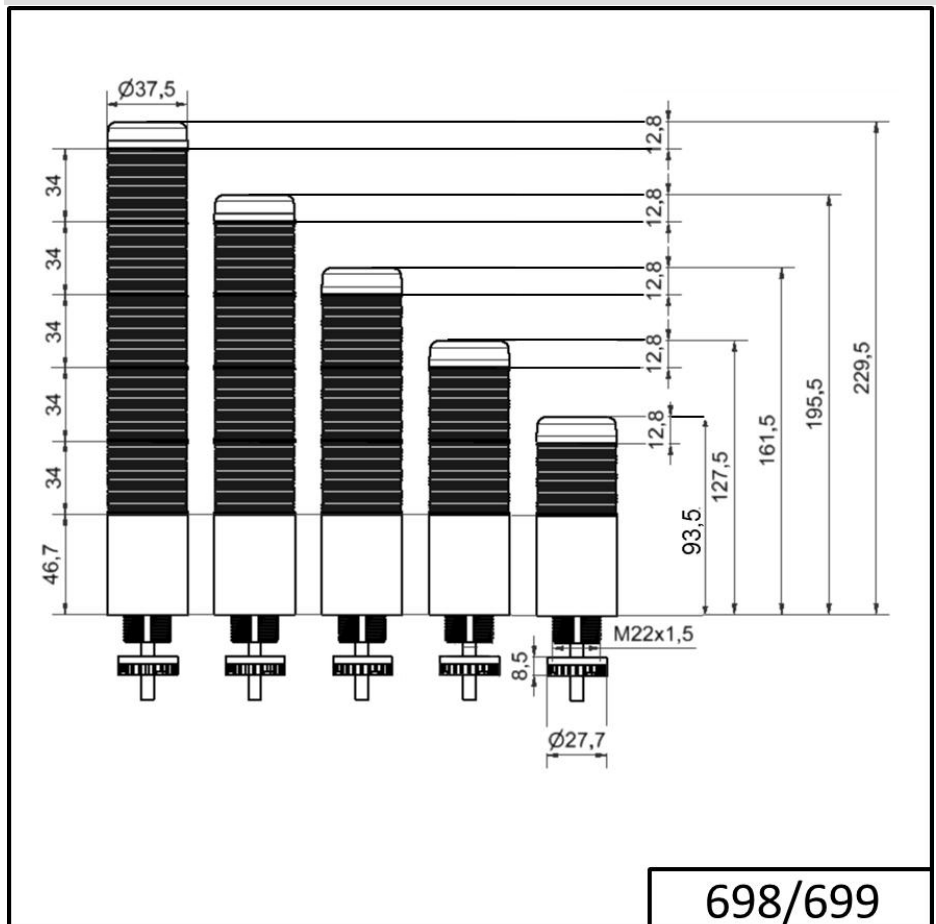

Completely pre-assembled Signal Towers / KOMPAKT 37
K37cl sr plug EM Pulse tone 24VAC/DC YE/

Part No.:	699.430.75
Series:	Kompakt 37

MECHANICAL DATA	
Height	141 mm
Diameter	38 mm
Materials	PC
Dome colour	Clear
Housing colour	Black
Protection category	IP65
Connection	M12 plug 5-pole
Cable entry	Membrane grommet
Cable entry minimum	d = 1 mm
Cable entry maximum	d = 9 mm
Tension relief	Pull-out protection
Type of fixing	Built-in mounting
Service life optical	50,000 h maximum
Acoustic service life	5,000 h minimum
Working temperature minimum	-20°C
Working temperature maximum	+50°C
UL Type Rating	Type 12 Type 4X
Weight with packaging	116 g
Product weight	76 g

ELECTRICAL DATA	
Operating voltage	24V
Operating voltage type	AC/DC
Operating voltage type	50Hz
Operating voltage tolerance	+/- 10%
Rated operational voltage	24 VDC
Rated operational current	85 mA
Rated inrush current	500 mA
Protection class	Protection class 2
Pollution degree	3 In the connection area: 2

OPTICAL DATA	
Light source	LED
Light colour	Red Yellow
Optical signal image	Permanent

ACUSTICAL DATA

! For additional installation and mounting information, refer to the appropriate user guide at www.werma.com. This printed copy is for information only and is subject to alteration.

Completely pre-assembled Signal Towers / KOMPAKT 37
K37cl sr plug EM Pulse tone 24VAC/DC YE/

Volume/dB(max) at 1m distance	85,0 dB dB(A)
Acoustic signal image	Pulse tone
Audio frequency	2900 Hz

DRAWING

For additional installation and mounting information, refer to the appropriate user guide at www.werma.com. This printed copy is for information only and is subject to alteration.