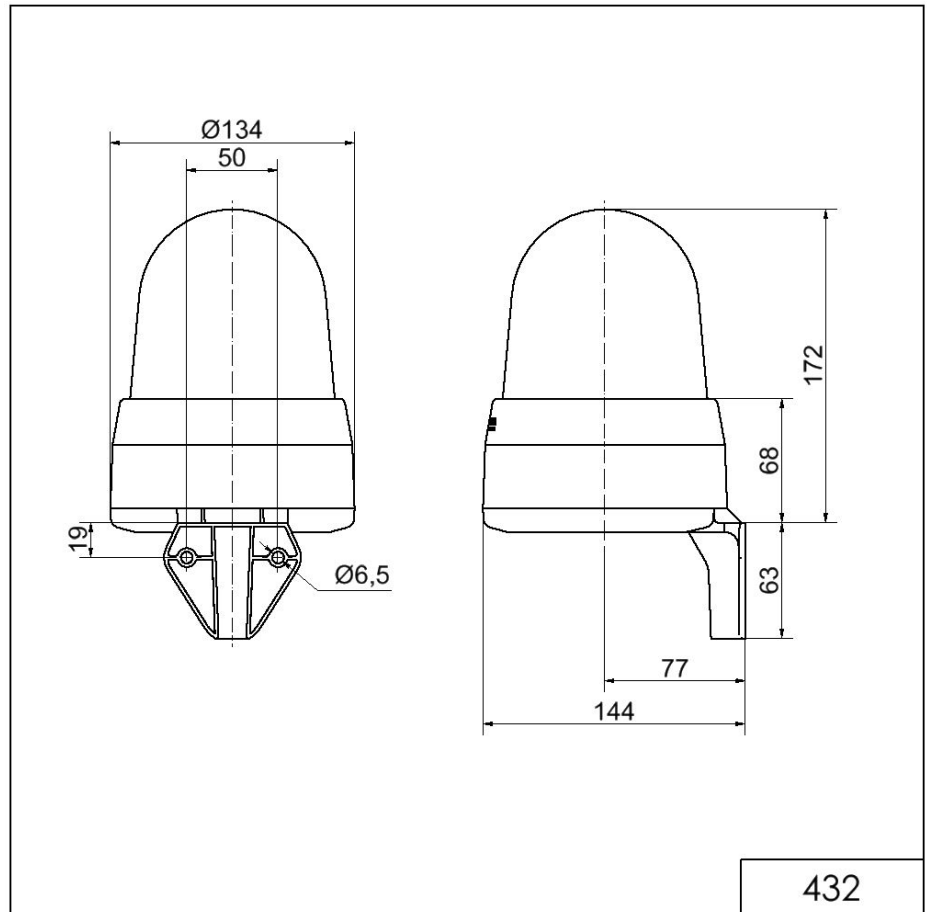

Midi / LED/Multi-Tone Sounder 432

LED Siren WM 32 tne 24VAC/DC CL

Part No.: 432.400.75

MECHANICAL DATA	
Length	144 mm
Width	134 mm
Height	235 mm
Diameter	134 mm
Materials	PC PC/ABS
Dome colour	Clear
Housing colour	Grey
Protection category	IP65
Connection	Screw terminals
cross-sectional area maximum	1,50mm ² / 16AWG
Cable entry	Membrane grommet
Cable entry minimum	d = 1 mm
Cable entry maximum	d = 13 mm
Tension relief	Present (conforms to VDI)
Type of fixing	Wall mounting
Service life optical	50,000 h maximum
Acoustic service life	5,000 h minimum
Working temperature minimum	-30°C
Working temperature maximum	+50°C
UL Type Rating	Type 12
Weight with packaging	645 g
Product weight	500 g
ELECTRICAL DATA	
Operating voltage	24V
Operating voltage type	AC/DC
Operating voltage type	50Hz
Operating voltage tolerance	+/- 10%
Rated operational voltage	24 VDC
Rated operational current	540 mA
Rated inrush current	400 mA
Protection class	Protection class 2
Pollution degree	3
OPTICAL DATA	
Light source	LED
Light colour	White
Optical signal image	Permanent

! For additional installation and mounting information, refer to the appropriate user guide at www.werma.com. This printed copy is for information only and is subject to alteration.

Midi / LED/Multi-Tone Sounder 432

LED Siren WM 32 tne 24VAC/DC CL

ACUSTICAL DATA	
Volume/dB(max) at 1m distance	108,0 dB dB(A)
Acoustic signal image	Multi-tone
Number of tones	32 tone

DRAWING

For additional installation and mounting information, refer to the appropriate user guide at www.werma.com. This printed copy is for information only and is subject to alteration.